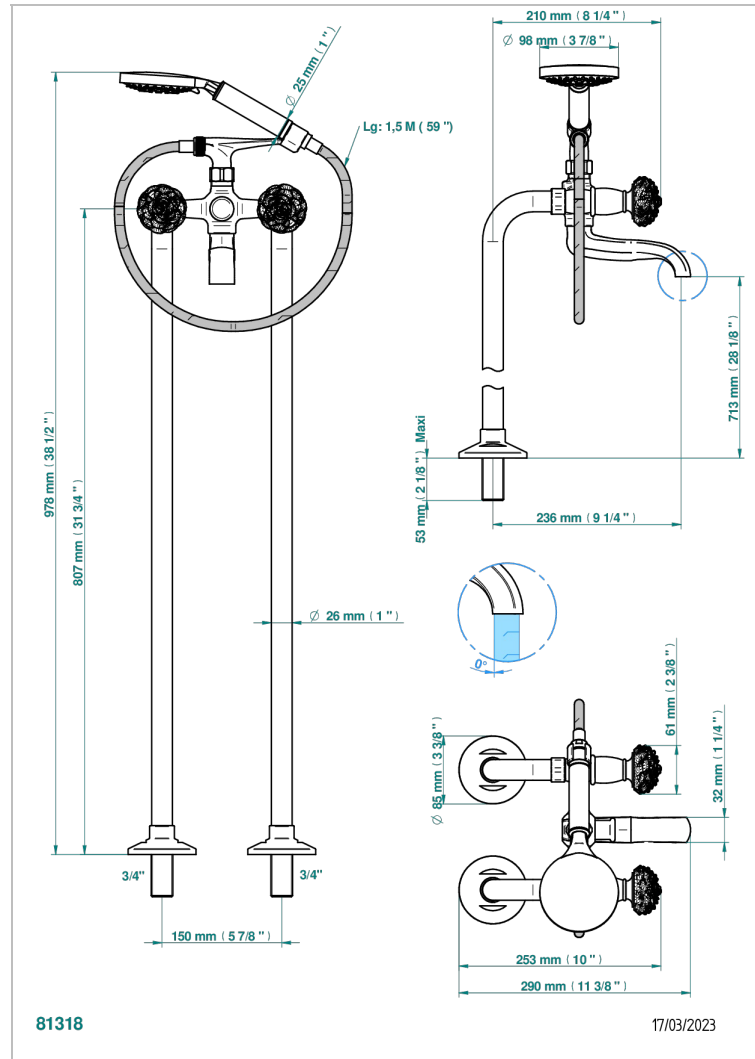

# CAMELIA BLACK CRYSTAL

U5K-13CS

Free-standing bath/shower mixer with upright connections

## CHARACTERISTIC

- ACS : 21ACCLY034

## RELATED SKU'S

- Ref. G00-13800A Set of installation for tub filler