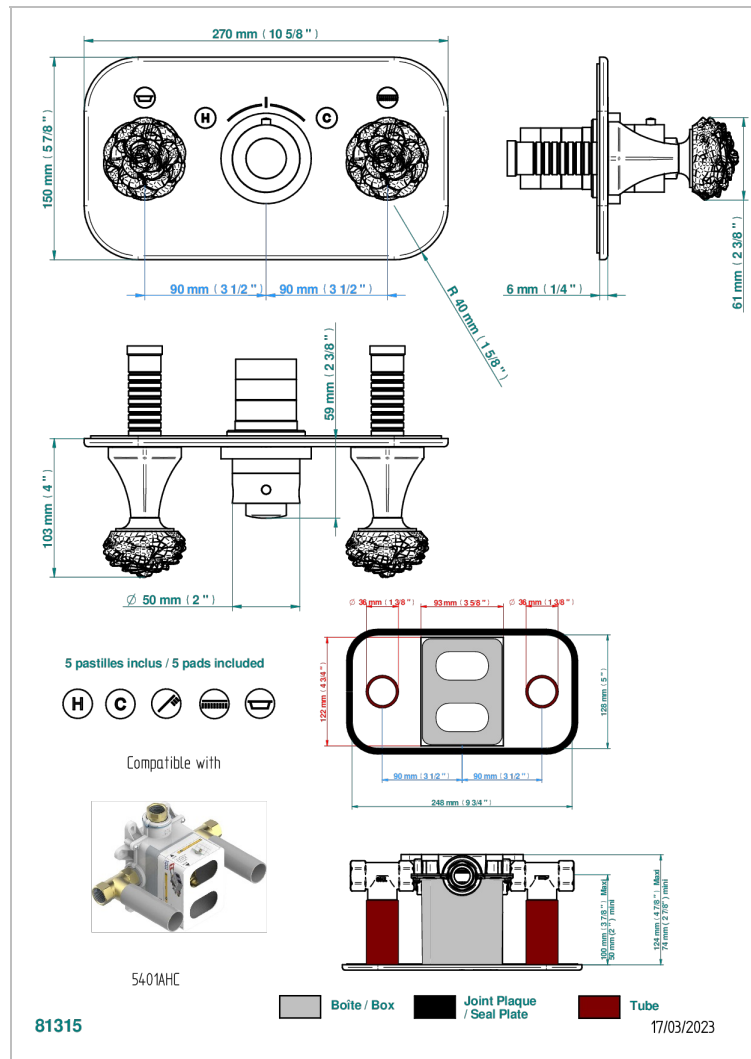

CAMELIA CLEAR CRYSTAL

U5L-5401BEH

THG
PARIS

Trim for THG thermostat with 2 valves ref. 5 401AHM/US rough part supplied with fixing box , item to be installed horizontal

CHARACTERISTIC

- Camélia Clear crystal
- Trim for THG thermostat with 2 valves ref. 5 401AHM/US rough part supplied with fixing box , item to be installed horizontal