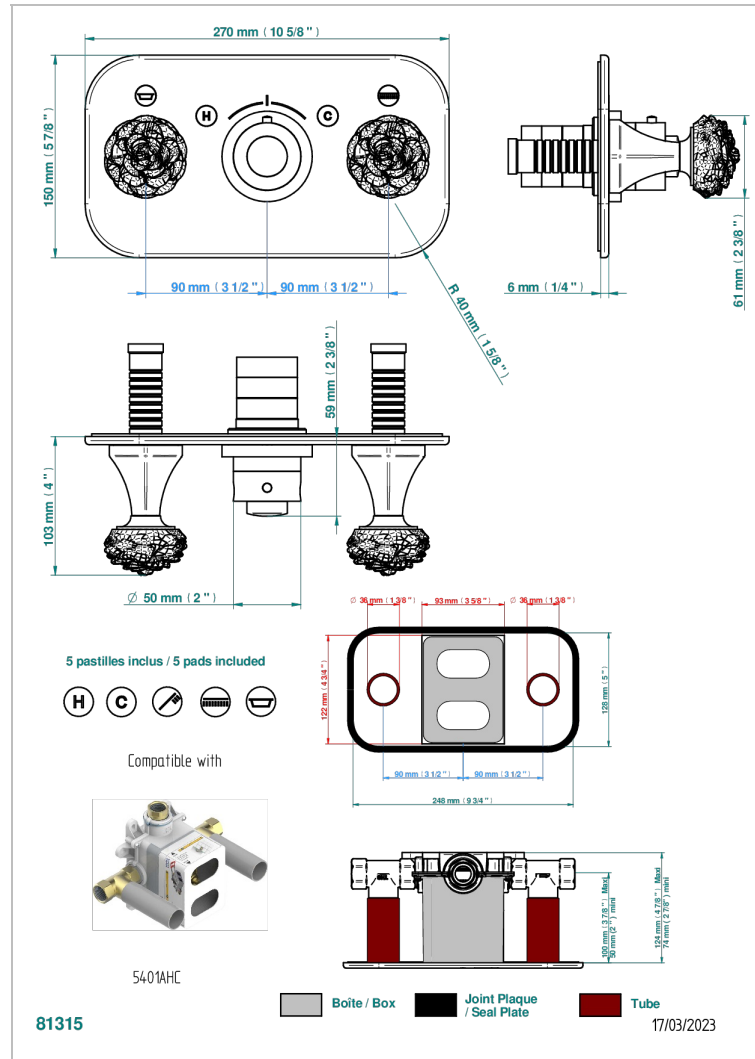

CAMELIA CLEAR CRYSTAL

U5L-5401BEH

THG
PARIS

Trim for thermostatic mixer with 2 valves item to be installed horizontal . to adapt on 5 401AHC or 5 401AHM

CHARACTERISTIC

- Camélia Clear crystal
- Trim for thermostatic mixer with 2 valves item to be installed horizontal . to adapt on 5 401AHC or 5 401AHM

RELATED SKU'S

- Ref. G00-5401AHC 3/4" THG thermostat, 60 l/mn with two valves with wax cartridge delivered with a built-in box, without trim - to be installed horizontal (for installation with cross handle)
- Ref. G00-5401AHM 3/4" THG thermostat, 60 l/mn with two valves with wax cartridge delivered with a built-in box, without trim - to be installed horizontal (for installation with lever handle)