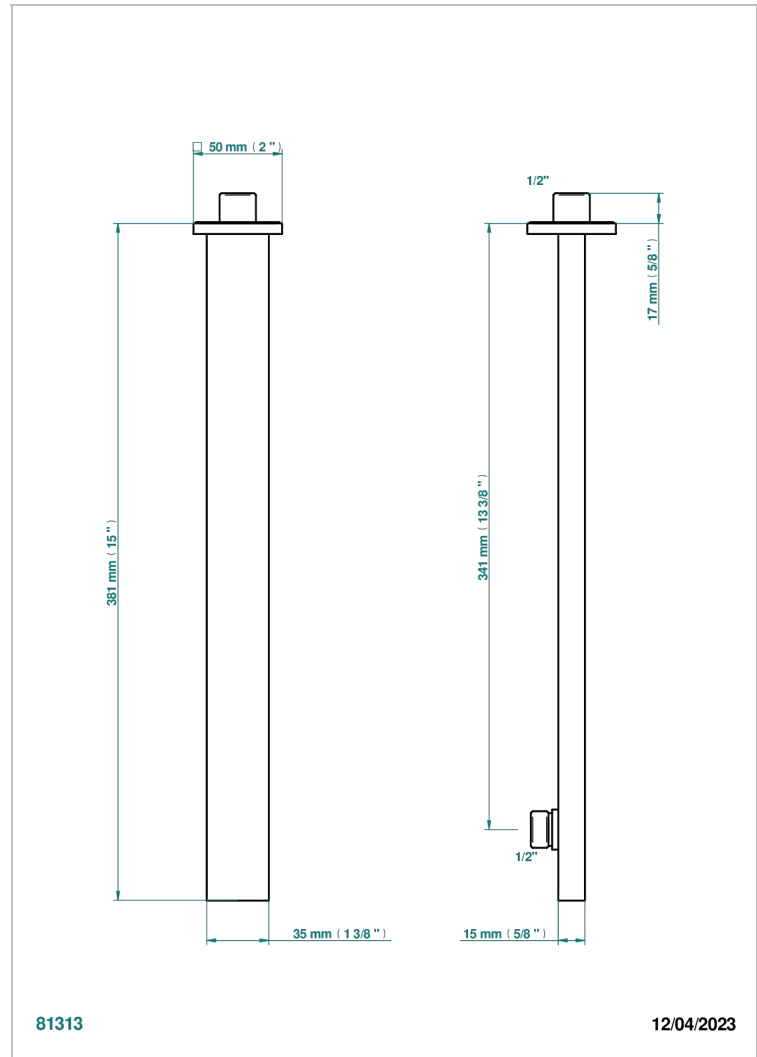

# SOHO 2023

G7K-84CL

Wall mounted shower arm, length: 400 mm, square rosette

## CARACTERÍSTICAS

- Soho 2023
- Wall mounted shower arm, length: 400 mm, square rosette