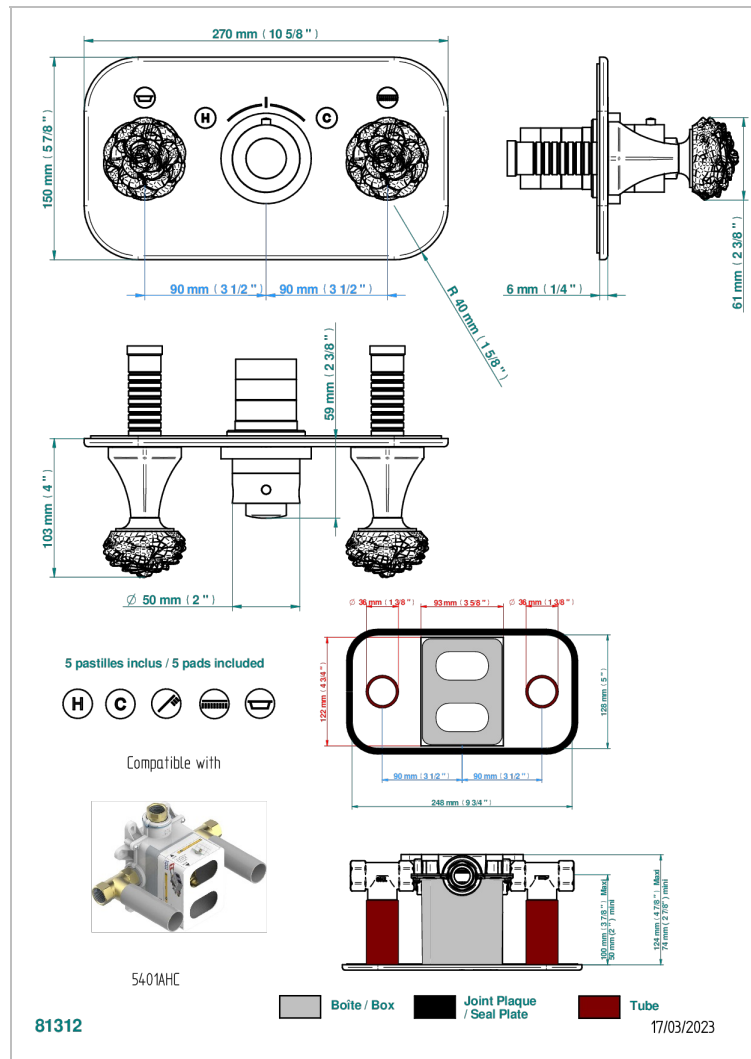

CAMELIA BLACK CRYSTAL

U5K-5401BEH

THG
PARIS

Trim for THG thermostat with 2 valves ref. 5 401AHM/US rough part supplied with fixing box , item to be installed horizontal

CHARACTERISTIC

- Camélia Black crystal
- Trim for THG thermostat with 2 valves ref. 5 401AHM/US rough part supplied with fixing box , item to be installed horizontal