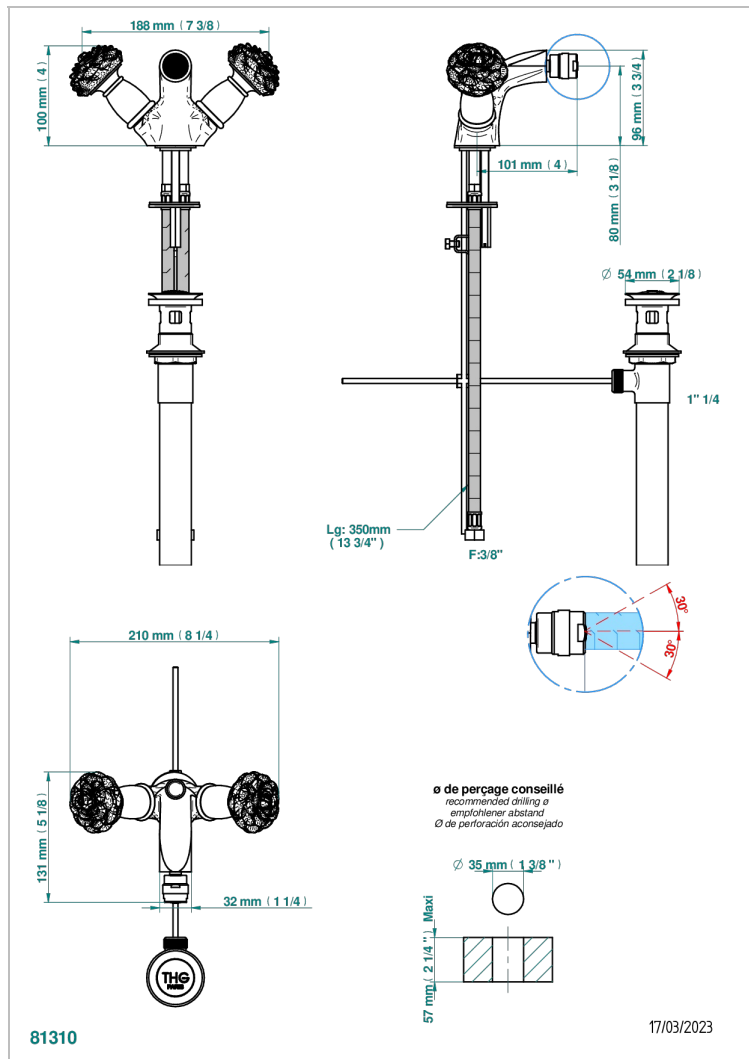

CAMELIA CLEAR CRYSTAL

U5L-3202/US

Single hole bidet faucet with drain

THG[®]
PARIS

CHARACTERISTIC

- ASME : ASME A112.18.1-2011/CSA B125.1-11

STANDARDS

AVAILABLE FINITIONS