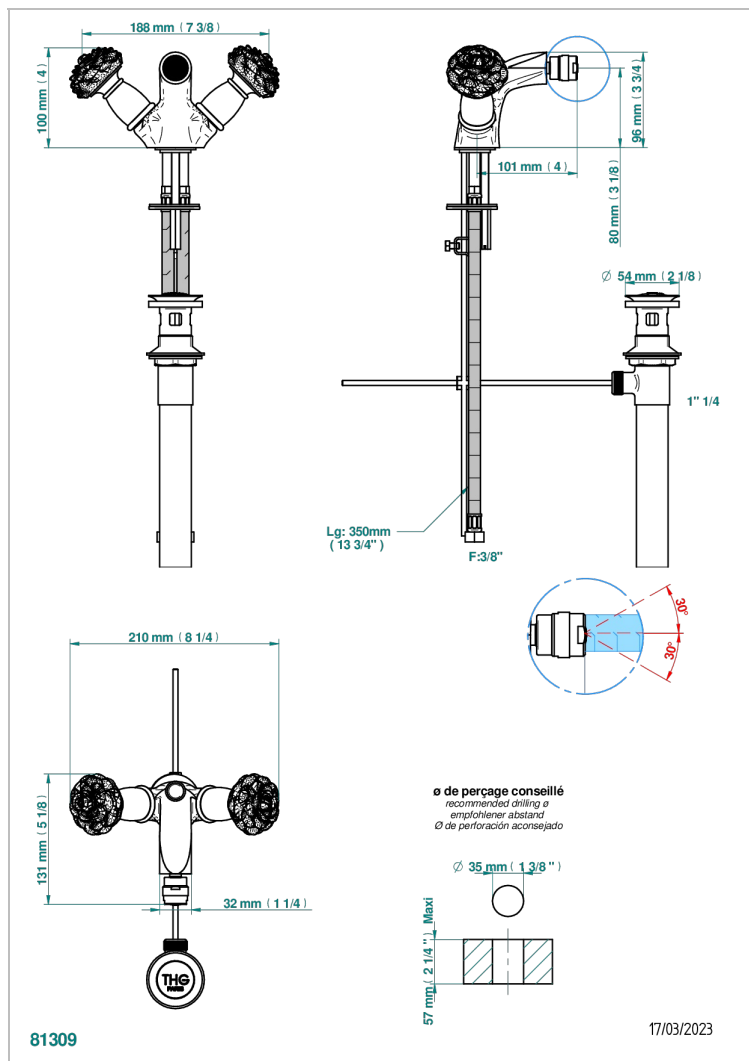

CAMELIA BLACK CRYSTAL

U5K-3202/US

Single hole bidet faucet with drain

THG[®]
PARIS

CHARACTERISTIC

- ASME : ASME A112.18.1-2011/CSA B125.1-11

STANDARDS

AVAILABLE FINITIONS