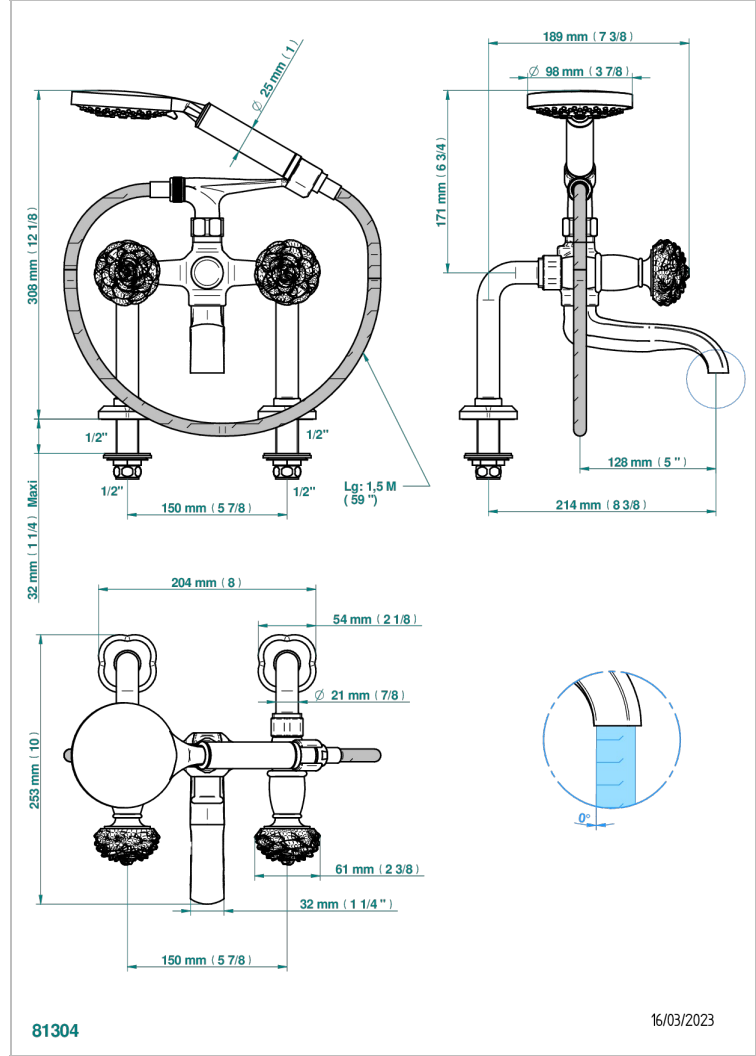

CAMELIA CLEAR CRYSTAL

U5L-13G

Rim mounted 2-hole bath/telephone shower mixer, shower and hose

THG[®]
PARIS

CHARACTERISTIC

- ACS : 21ACCLY034

STANDARDS

AVAILABLE FINITIONS

- Antique nickel - H28
- Black ceram - D30
- Blush PVD - H62
- Brass color PVD - H49
- Brown bronze color PVD - F33
- Gold color PVD - H52

- Graphite PVD - H64
- Matt Umber PVD - H67
- Matt blush PVD - H60
- Matt brass color PVD - H50
- Matt brown bronze color PVD - F34
- Matt chrome - C02