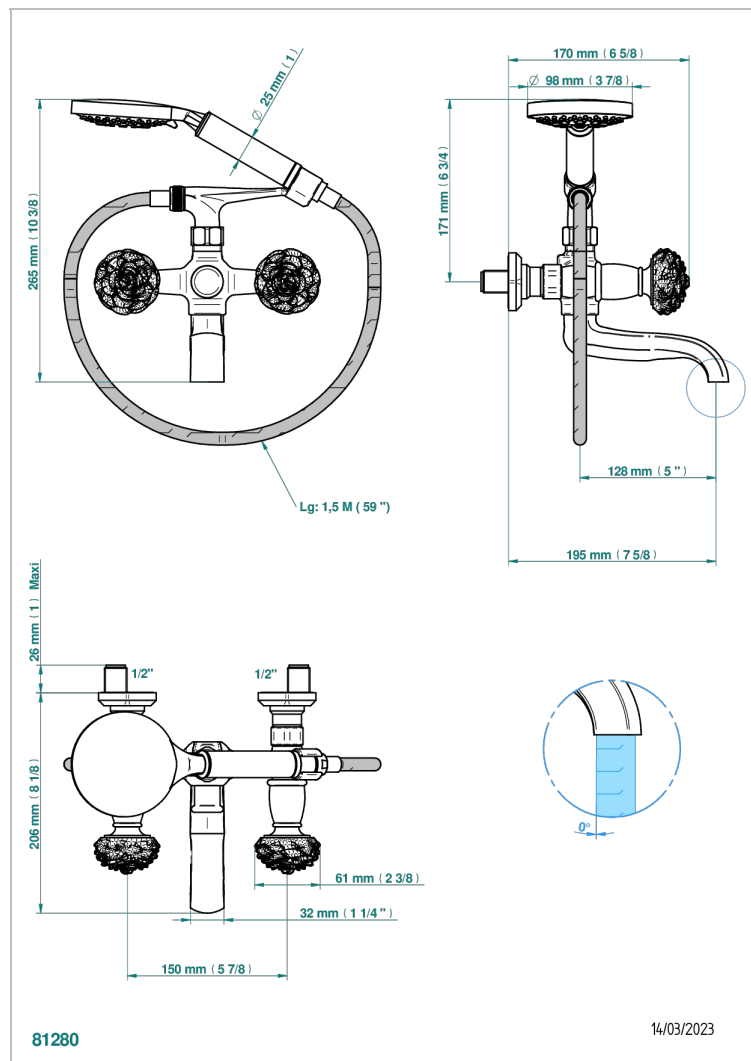

# CAMELIA CLEAR CRYSTAL

U5L-13B

Wall mounted 2-hole bath/shower mixer, shower and hose

## CHARACTERISTIC

- ACS : 21ACCLY033