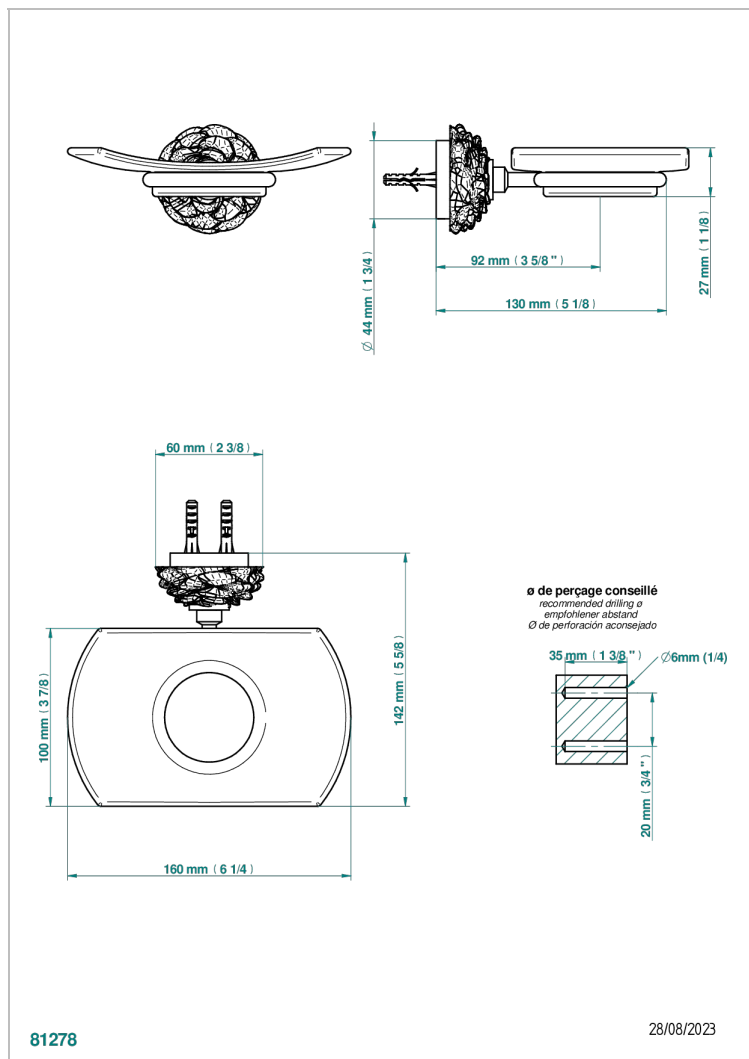

CAMELIA CLEAR CRYSTAL

U5L-500

Glass soap dish, wall mounted

THG[®]
PARIS

CHARACTERISTIC

- Camélia Clear crystal
- Glass soap dish, wall mounted

AVAILABLE FINITIONS

Black ceram - D30
Blush PVD - H62
Brass color PVD - H49
Brown bronze color PVD - F33
Chrome polished - A02
Gold color PVD - H52