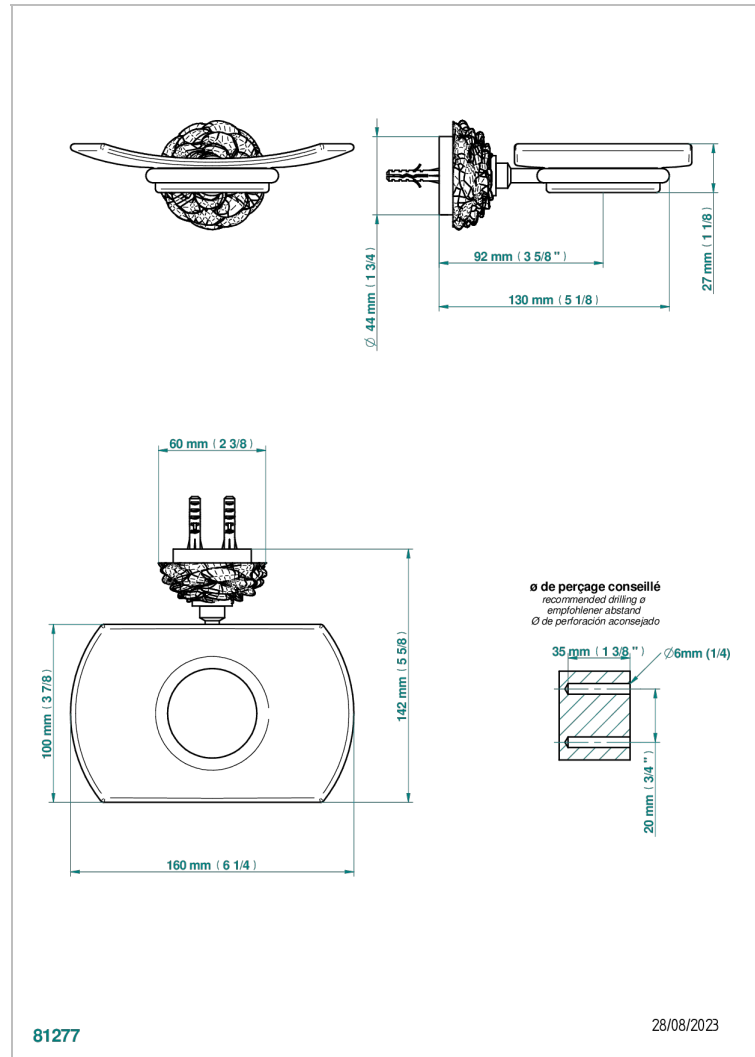

# CAMELIA BLACK CRYSTAL

U5K-500

Glass soap dish, wall mounted

THG<sup>®</sup>  
PARIS

## CHARACTERISTIC

- Camélia Black crystal
- Glass soap dish, wall mounted