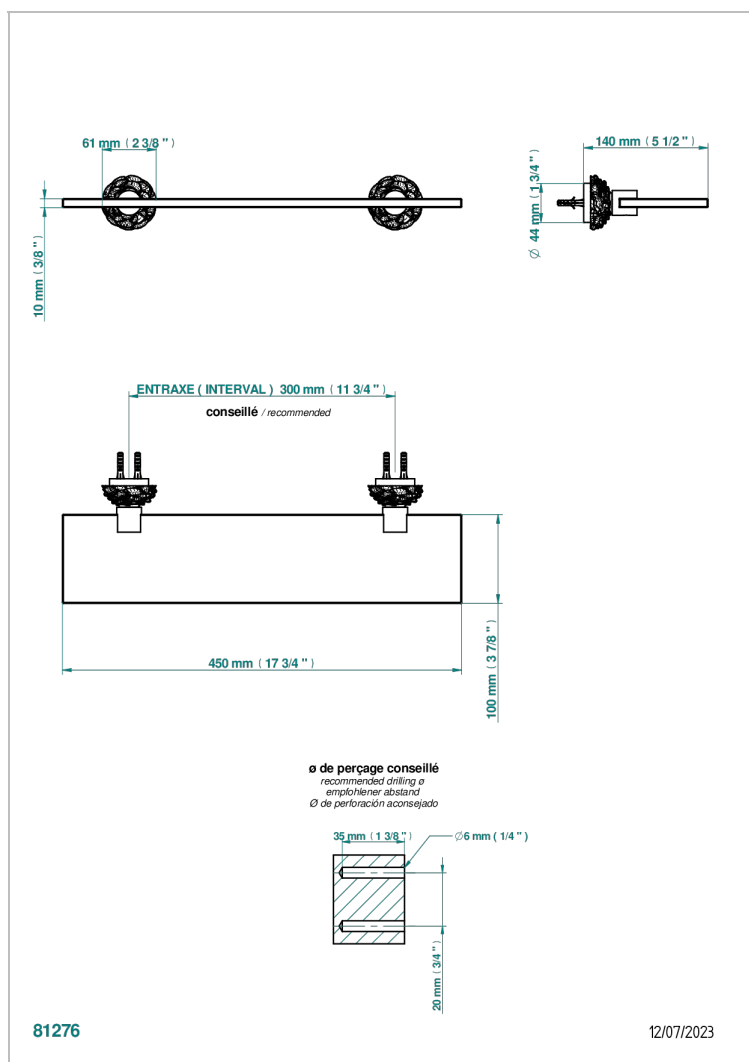

# CAMELIA CRISTAL CLARO

U5L-564/45

Shelf with supports

THG<sup>®</sup>  
PARIS

## CARACTERÍSTICAS

- Camélia cristal claro
- Shelf with supports