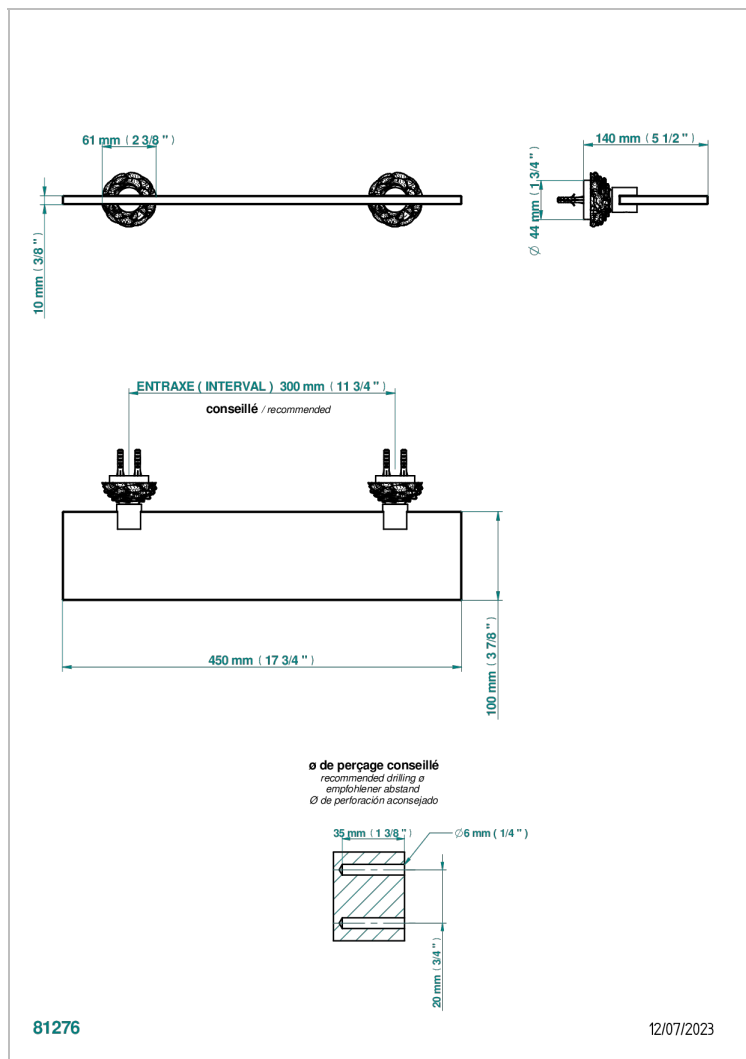

CAMELIA CLEAR CRYSTAL

U5L-564/45

Shelf with supports

THG[®]
PARIS

CHARACTERISTIC

- Camélia Clear crystal
- Shelf with supports

AVAILABLE FINITIONS

Antique nickel - H28
Black ceram - D30
Blush PVD - H62
Brass color PVD - H49
Brown bronze color PVD - F33
Gold color PVD - H52