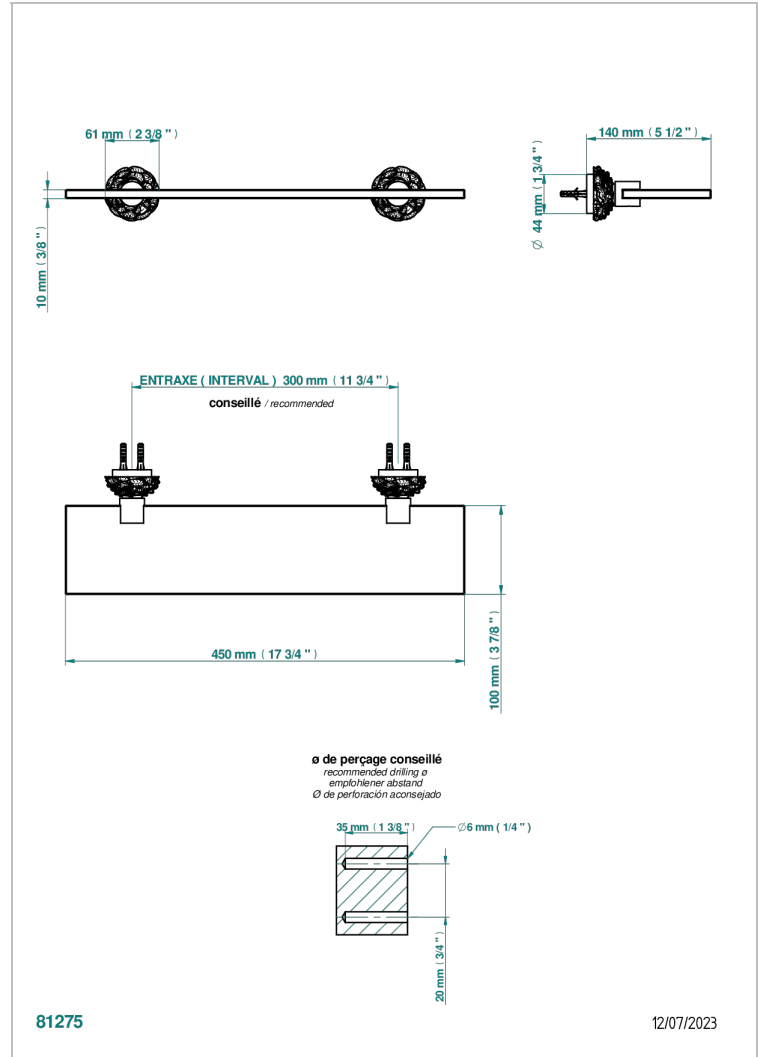

# CAMELIA CRISTAL NEGRO

U5K-564/45

Shelf with supports

THG<sup>®</sup>  
PARIS