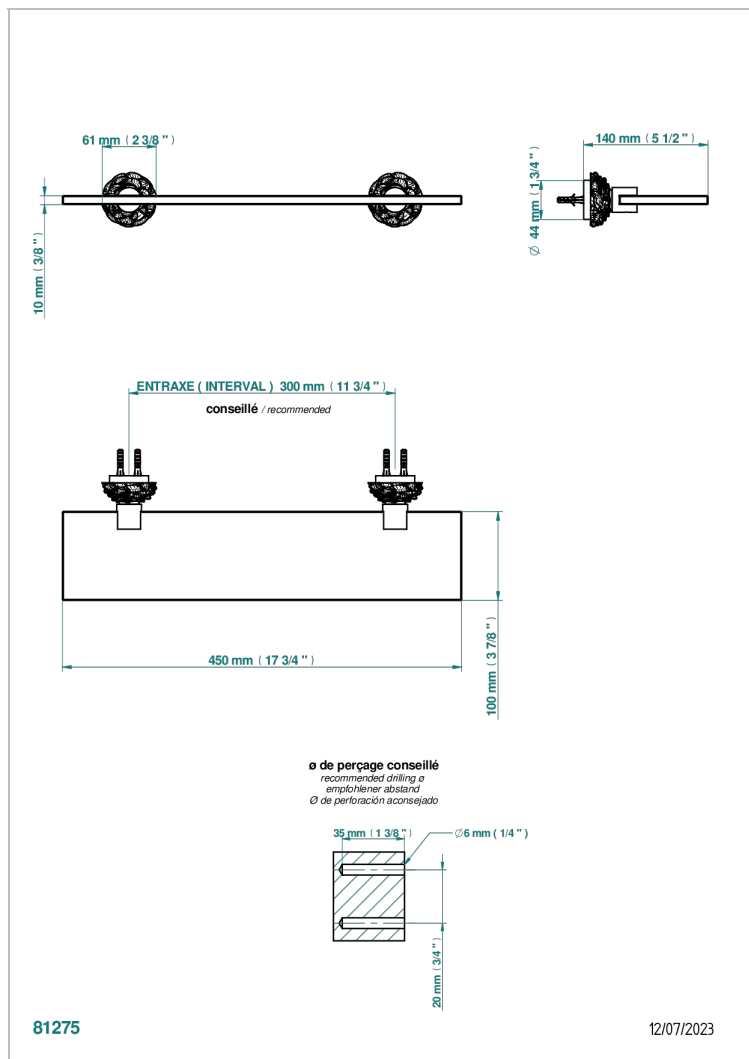

CAMELIA BLACK CRYSTAL

U5K-564/45

Shelf with brackets

THG
PARIS

CHARACTERISTIC

- Camélia Black crystal
- Shelf with brackets

AVAILABLE FINITIONS

Black ceram - D30
Blush PVD - H62
Brass color PVD - H49
Brown bronze color PVD - F33
Chrome polished - A02
Gold color PVD - H52