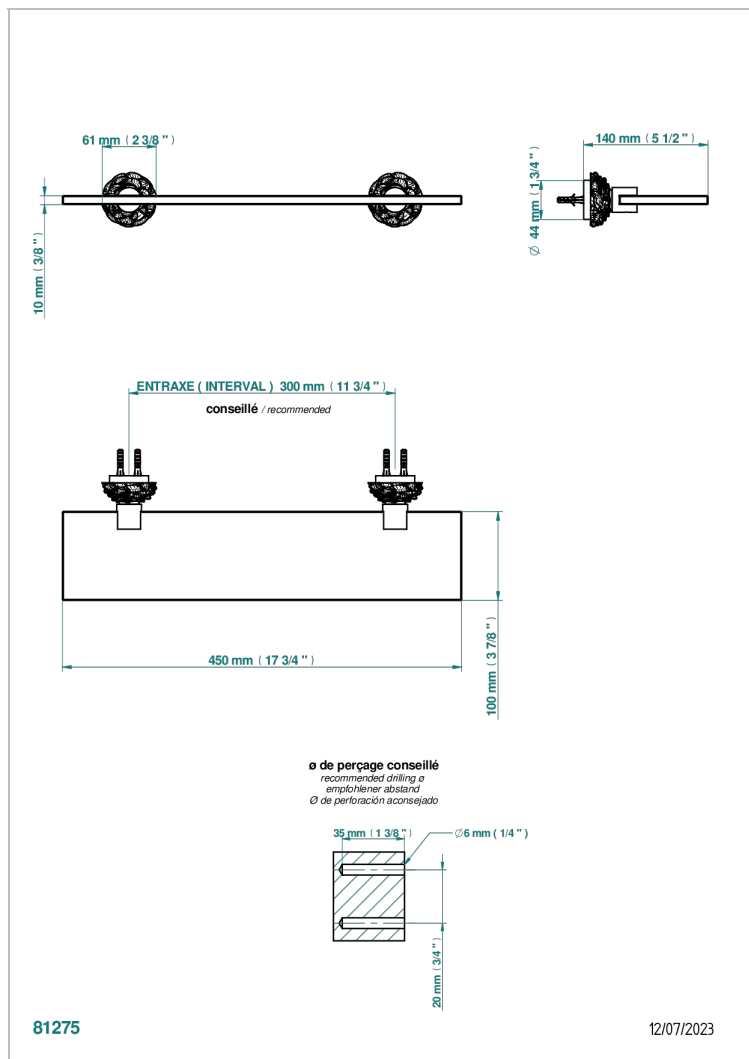

CAMELIA BLACK CRYSTAL

U5K-564/45

Shelf with supports

THG
PARIS

CHARACTERISTIC

- Camélia Black crystal
- Shelf with supports

AVAILABLE FINITIONS

Antique nickel - H28
Black ceram - D30
Blush PVD - H62
Brass color PVD - H49
Brown bronze color PVD - F33
Gold color PVD - H52