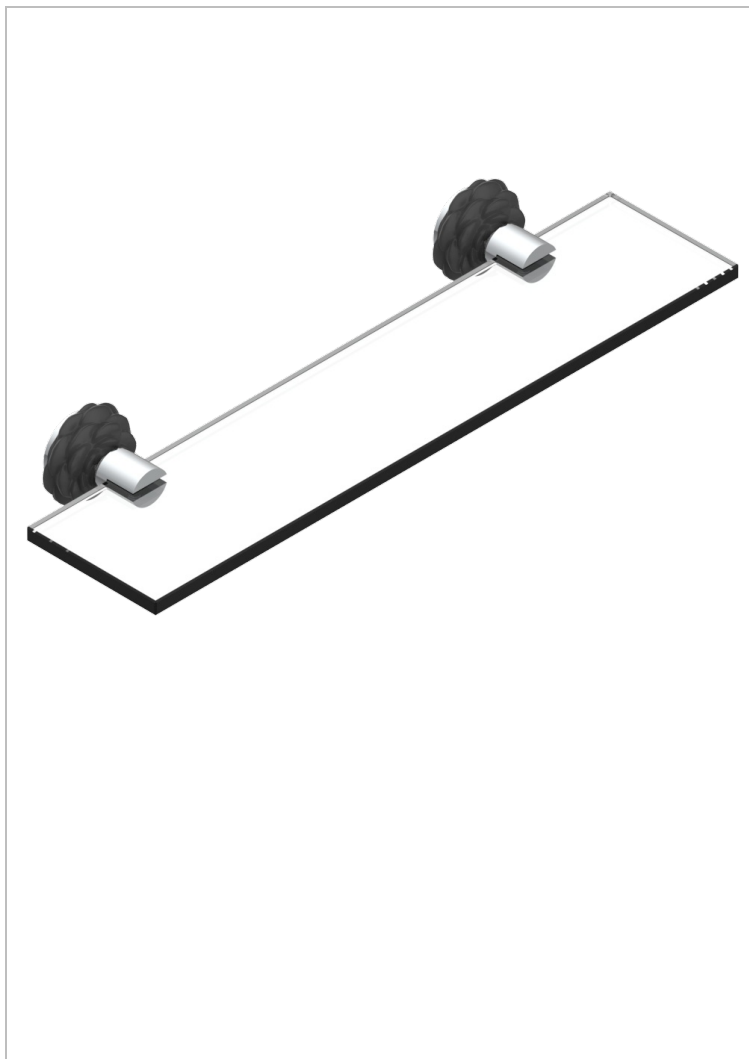

CAMELIA BLACK CRYSTAL

U5K-564/45

Shelf with supports

THG
PARIS

CHARACTERISTIC

- Camélia Black crystal
- Shelf with supports

AVAILABLE FINITIONS

Antique nickel - H28
Black ceram - D30
Blush PVD - H62
Brass color PVD - H49
Brown bronze color PVD - F33
Gold color PVD - H52