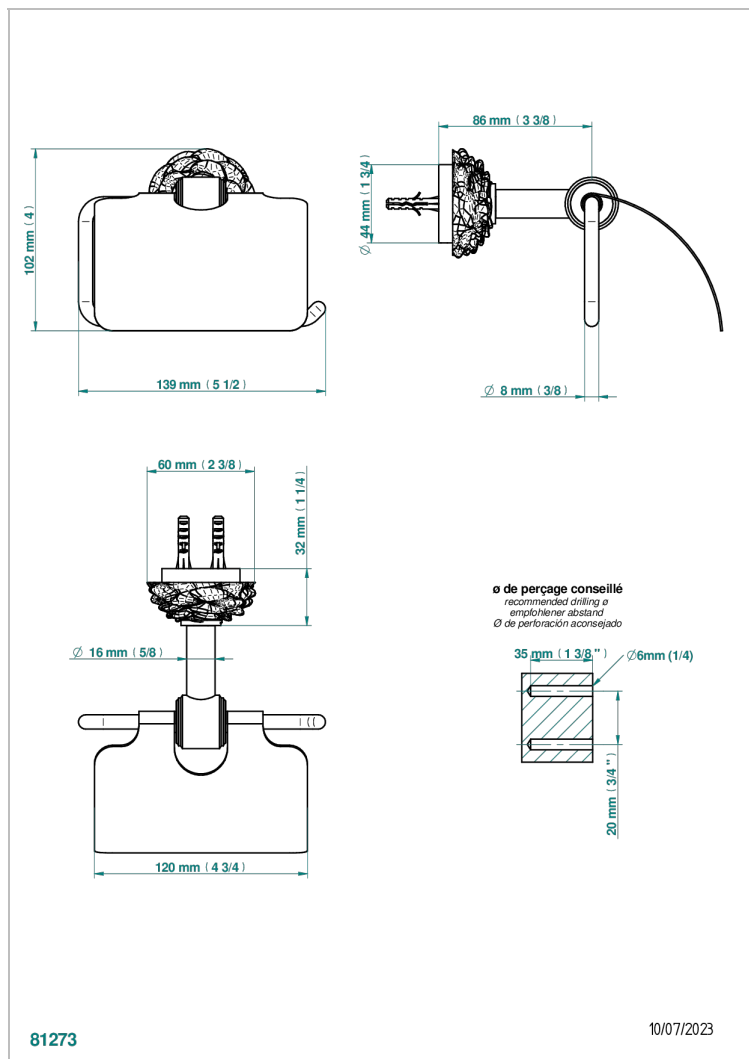

CAMELIA CLEAR CRYSTAL

U5L-538AC

Toilet paper holder, single mount with cover

THG[®]
PARIS

CHARACTERISTIC

- Camélia Clear crystal
- Toilet paper holder, single mount with cover

AVAILABLE FINITIONS

Black ceram - D30
Blush PVD - H62
Brass color PVD - H49
Brown bronze color PVD - F33
Chrome polished - A02
Gold color PVD - H52

Nickel antique / Sovereign - H28
Nickel color PVD - H55
Nickel polished - B01
Soft matt gold - F31
Umber PVD - H66