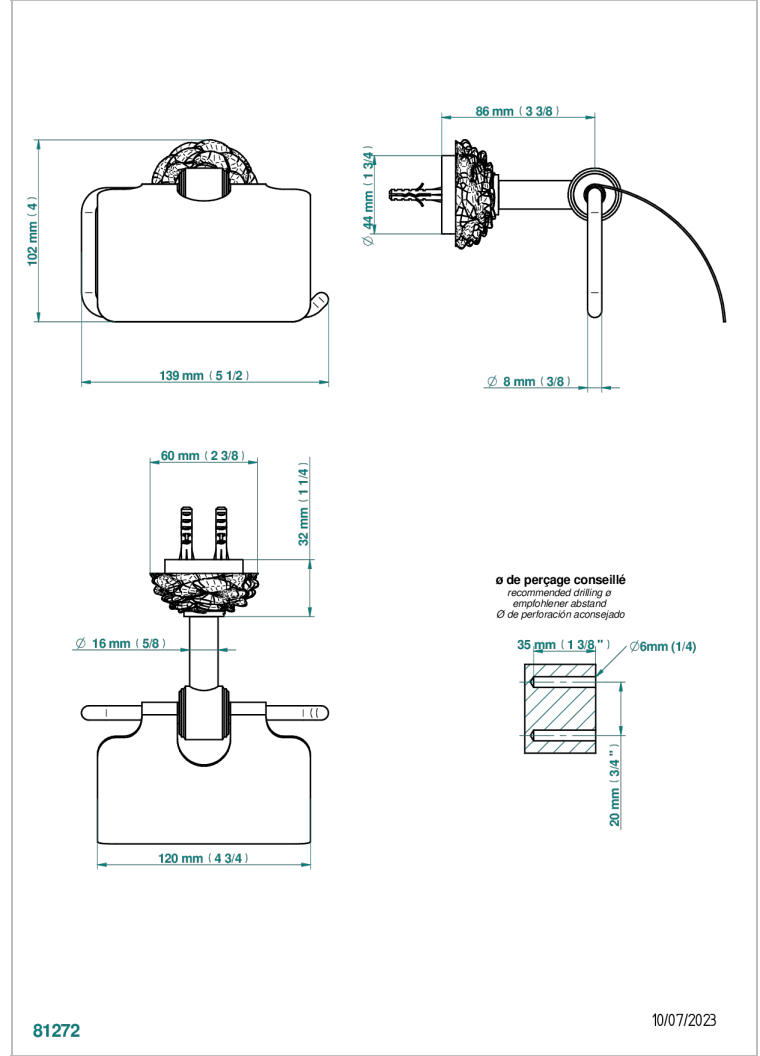

# CAMELIA BLACK CRYSTAL

U5K-538AC

Toilet paper holder, single mount with cover

THG  
PARIS

## CHARACTERISTIC

- Camélia Black crystal
- Toilet paper holder, single mount with cover