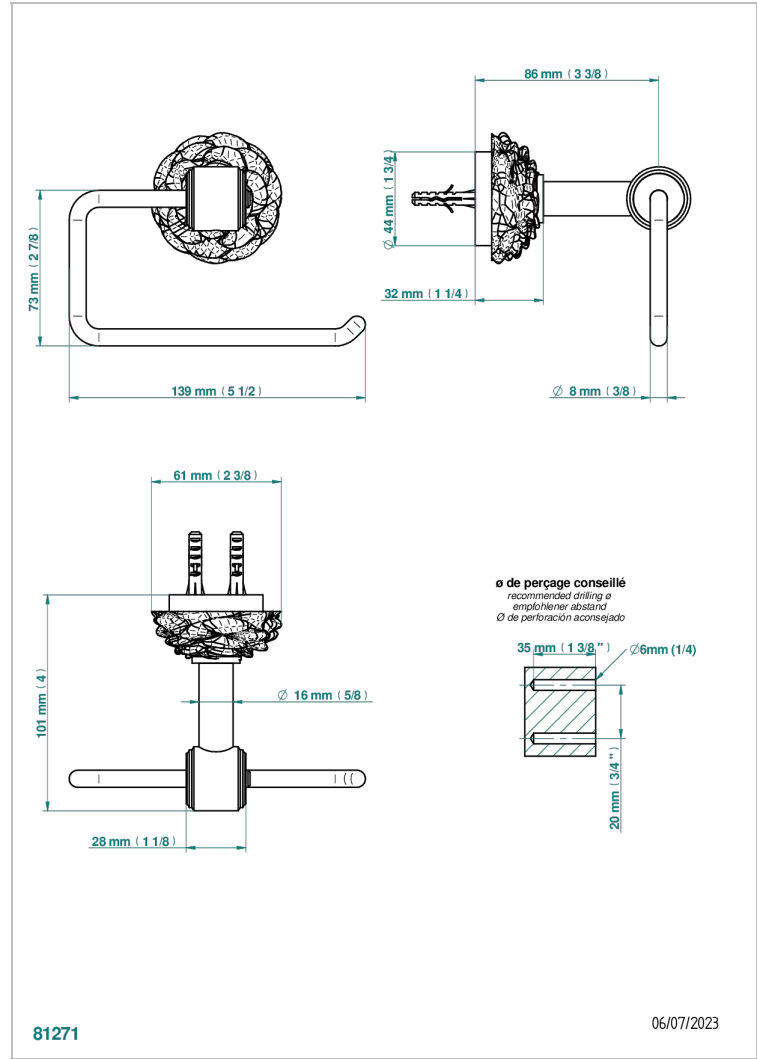

CAMELIA CLEAR CRYSTAL

U5L-538A

Toilet paper holder, single mount without cover

CHARACTERISTIC

- Camélia Clear crystal
- Toilet paper holder, single mount without cover

AVAILABLE FINITIONS

Black ceram - D30
Blush PVD - H62
Brass color PVD - H49
Brown bronze color PVD - F33
Chrome polished - A02
Gold color PVD - H52

Nickel antique / Sovereign - H28
Nickel color PVD - H55
Nickel polished - B01
Soft matt gold - F31
Umber PVD - H66