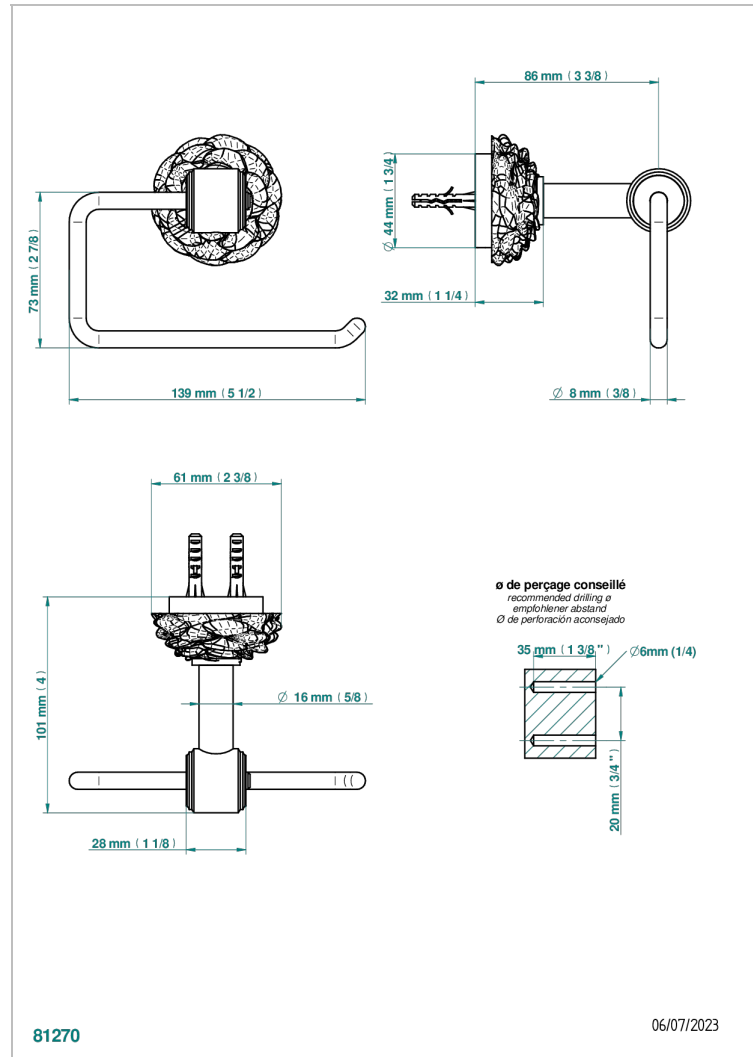

CAMELIA BLACK CRYSTAL

U5K-538A

Toilet paper holder, single mount without cover

THG[®]
PARIS

CHARACTERISTIC

- Camélia Black crystal
- Toilet paper holder, single mount without cover

AVAILABLE FINITIONS

Black ceram - D30
Blush PVD - H62
Brass color PVD - H49
Brown bronze color PVD - F33
Chrome polished - A02
Gold color PVD - H52

Nickel antique / Sovereign - H28
Nickel color PVD - H55
Nickel polished - B01
Soft matt gold - F31
Umber PVD - H66