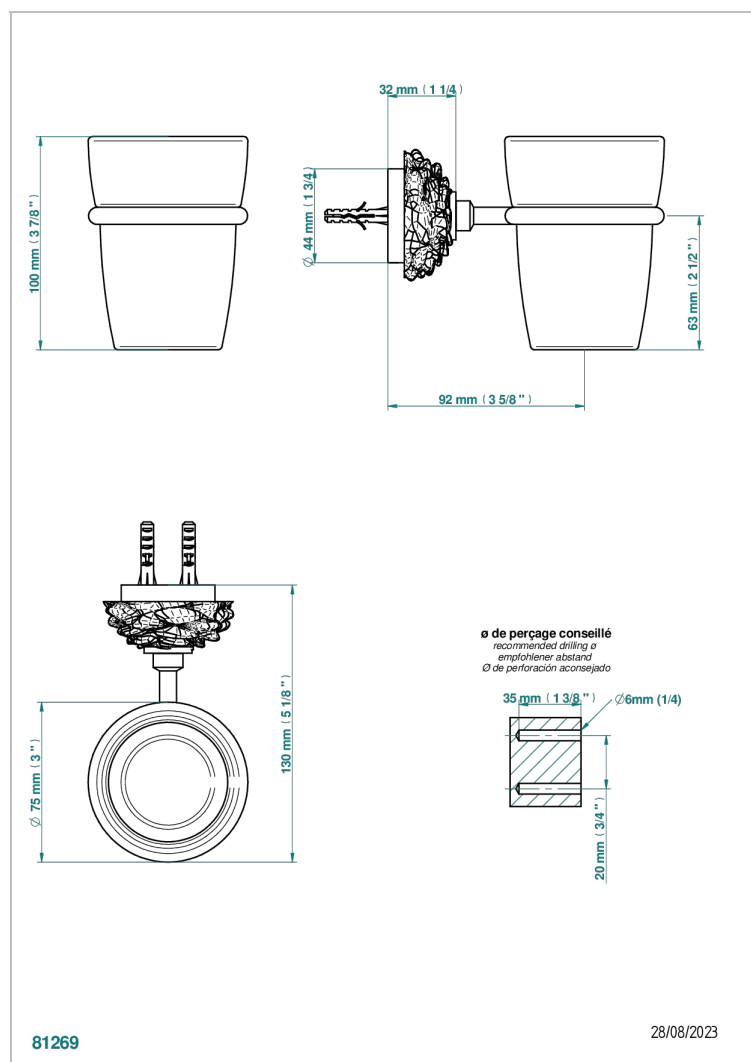

CAMELIA CLEAR CRYSTAL

U5L-536

Wall mounted glass tumbler and holder

THG[®]
PARIS

CHARACTERISTIC

- Camélia Clear crystal
- Wall mounted glass tumbler and holder

AVAILABLE FINITIONS

Antique nickel - H28
Black ceram - D30
Blush PVD - H62
Brass color PVD - H49
Brown bronze color PVD - F33
Gold color PVD - H52