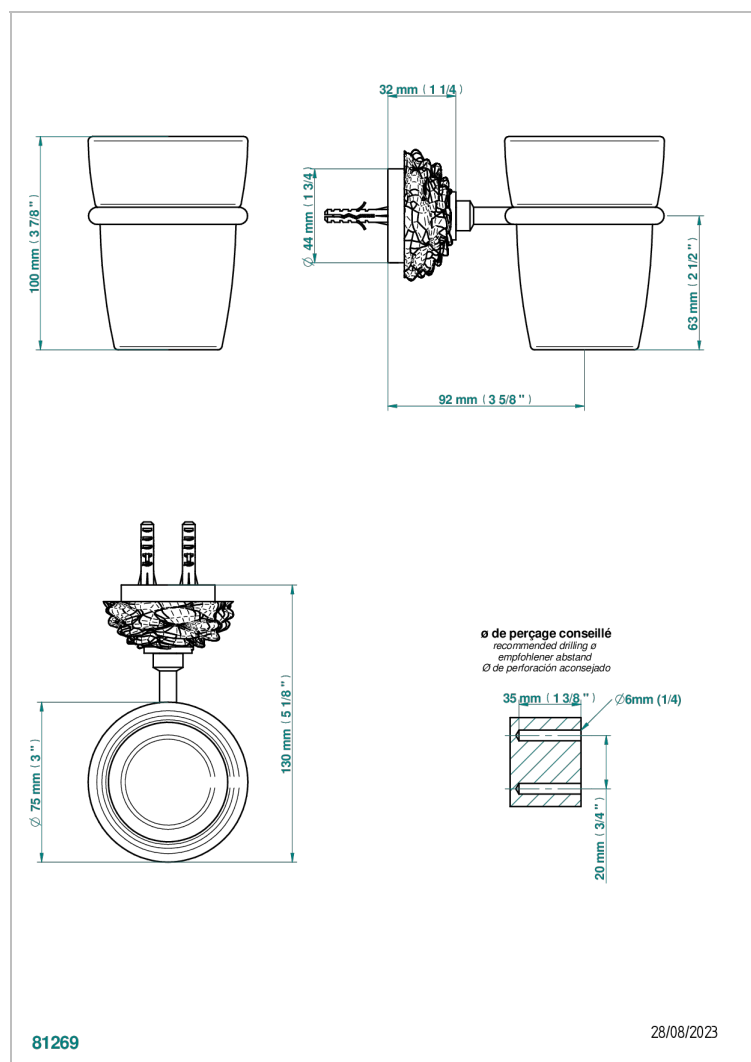

# CAMELIA CLEAR CRYSTAL

U5L-536

Wall mounted glass tumbler and holder

THG<sup>®</sup>  
PARIS

## CHARACTERISTIC

- Camélia Clear crystal
- Wall mounted glass tumbler and holder