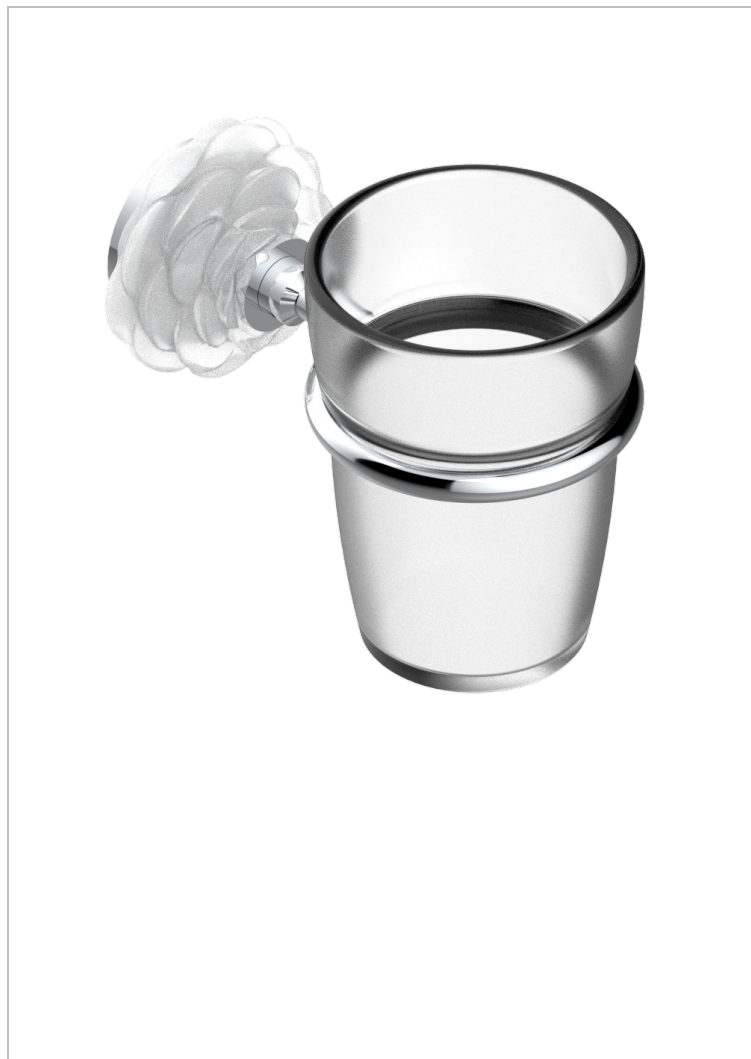

# CAMELIA CLEAR CRYSTAL

U5L-536

Wall mounted glass tumbler and holder

THG<sup>®</sup>  
PARIS

## CHARACTERISTIC

- Camélia Clear crystal
- Wall mounted glass tumbler and holder

## AVAILABLE FINITIONS

Antique nickel - H28  
Black ceram - D30  
Blush PVD - H62  
Brass color PVD - H49  
Brown bronze color PVD - F33  
Gold color PVD - H52

Graphite PVD - H64  
Matt Umber PVD - H67  
Matt blush PVD - H60  
Matt brass color PVD - H50  
Matt brown bronze color PVD - F34  
Matt chrome - C02