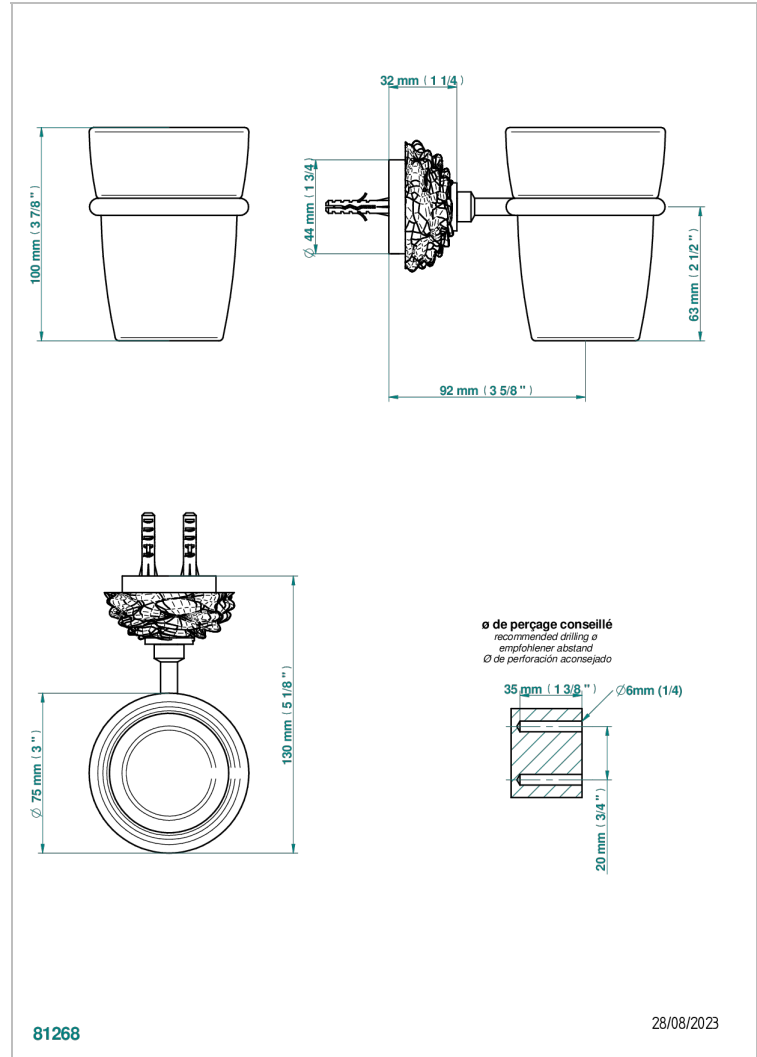

CAMELIA BLACK CRYSTAL

U5K-536

Tumbler holder, wall mounted

THG[®]
PARIS

CHARACTERISTIC

- Camélia Black crystal
- Tumbler holder, wall mounted

AVAILABLE FINITIONS

Black ceram - D30
Blush PVD - H62
Brass color PVD - H49
Brown bronze color PVD - F33
Chrome polished - A02
Gold color PVD - H52