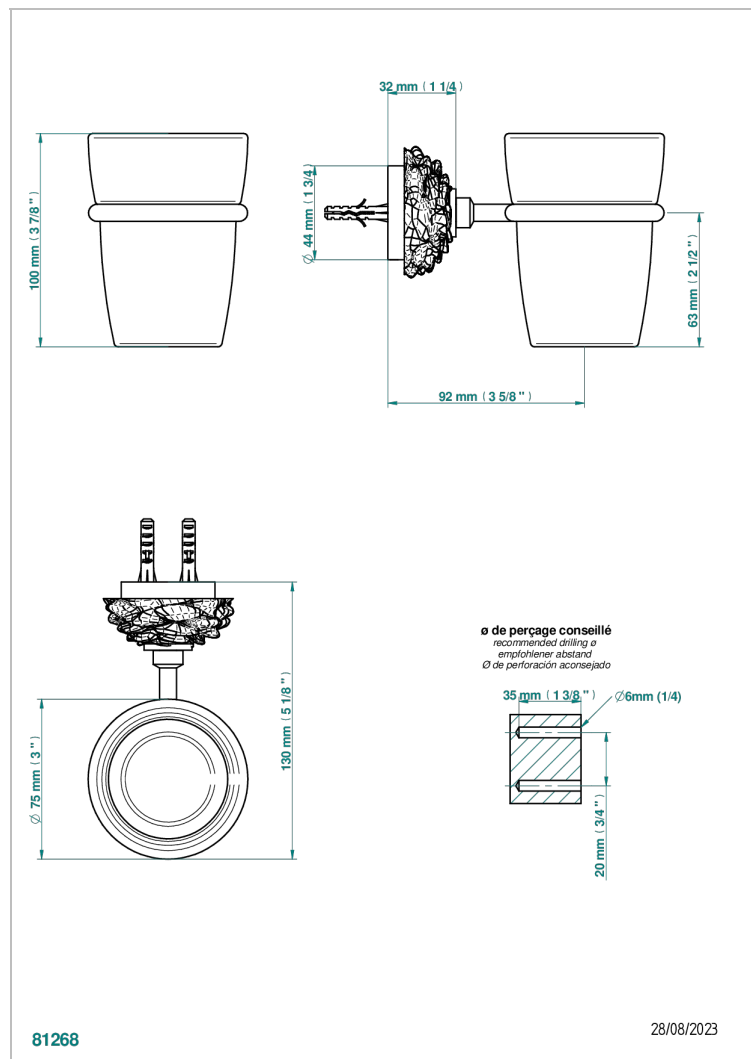

CAMELIA BLACK CRYSTAL

U5K-536

Wall mounted glass tumbler and holder

THG[®]
PARIS

CHARACTERISTIC

- Camélia Black crystal
- Wall mounted glass tumbler and holder

AVAILABLE FINITIONS

Antique nickel - H28
Black ceram - D30
Blush PVD - H62
Brass color PVD - H49
Brown bronze color PVD - F33
Gold color PVD - H52