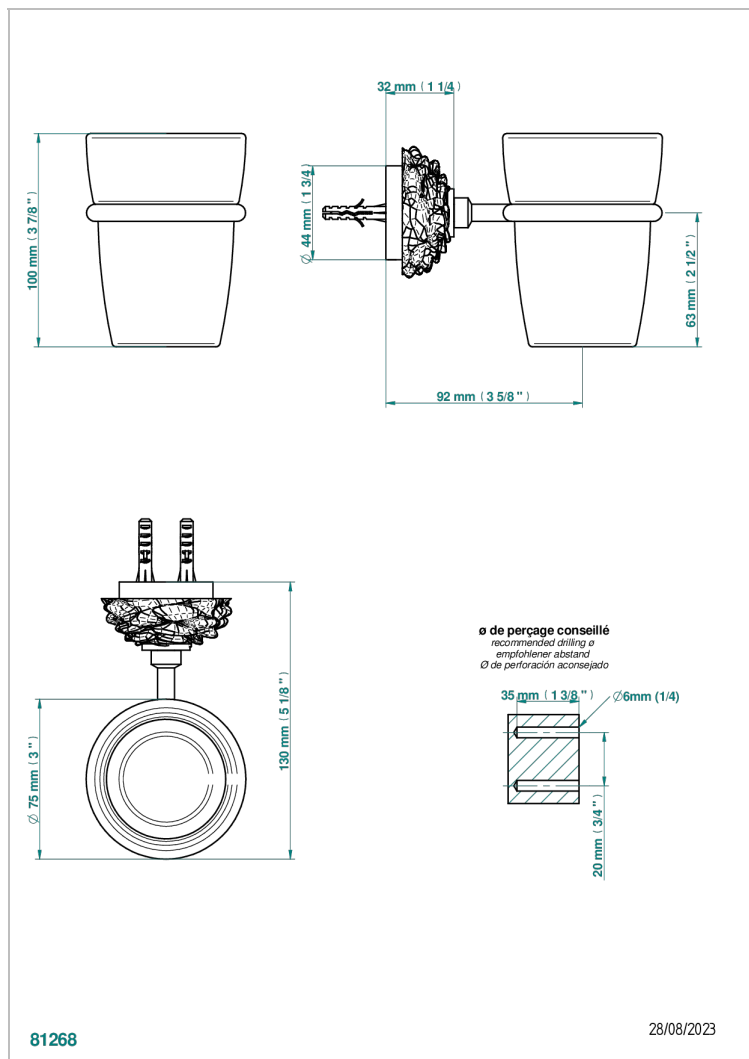

CAMELIA BLACK CRYSTAL

U5K-536

Wall mounted glass tumbler and holder

THG[®]
PARIS

CHARACTERISTIC

- Camélia Black crystal
- Wall mounted glass tumbler and holder

AVAILABLE FINITIONS

Antique nickel - H28
Black ceram - D30
Blush PVD - H62
Brass color PVD - H49
Brown bronze color PVD - F33
Gold color PVD - H52