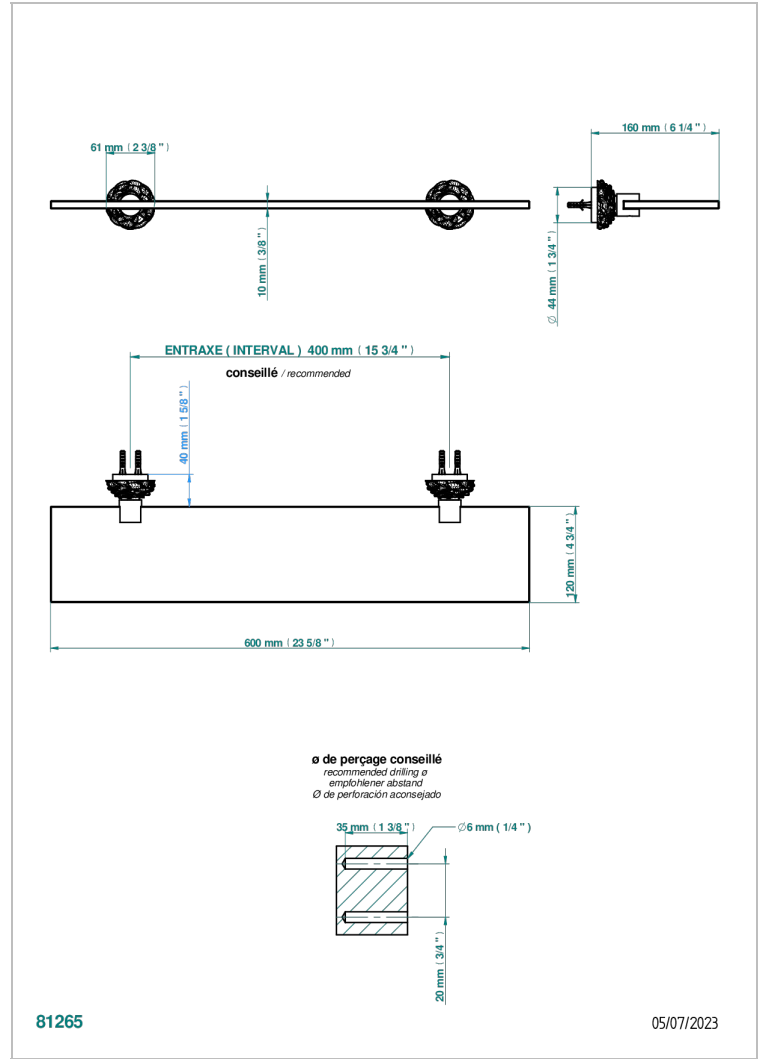

CAMELIA CLEAR CRYSTAL

U5L-564

Glass shelf with brackets

CHARACTERISTIC

- Camélia Clear crystal
- Glass shelf with brackets

AVAILABLE FINITIONS

Black ceram - D30
Blush PVD - H62
Brass color PVD - H49
Brown bronze color PVD - F33
Chrome polished - A02
Gold color PVD - H52