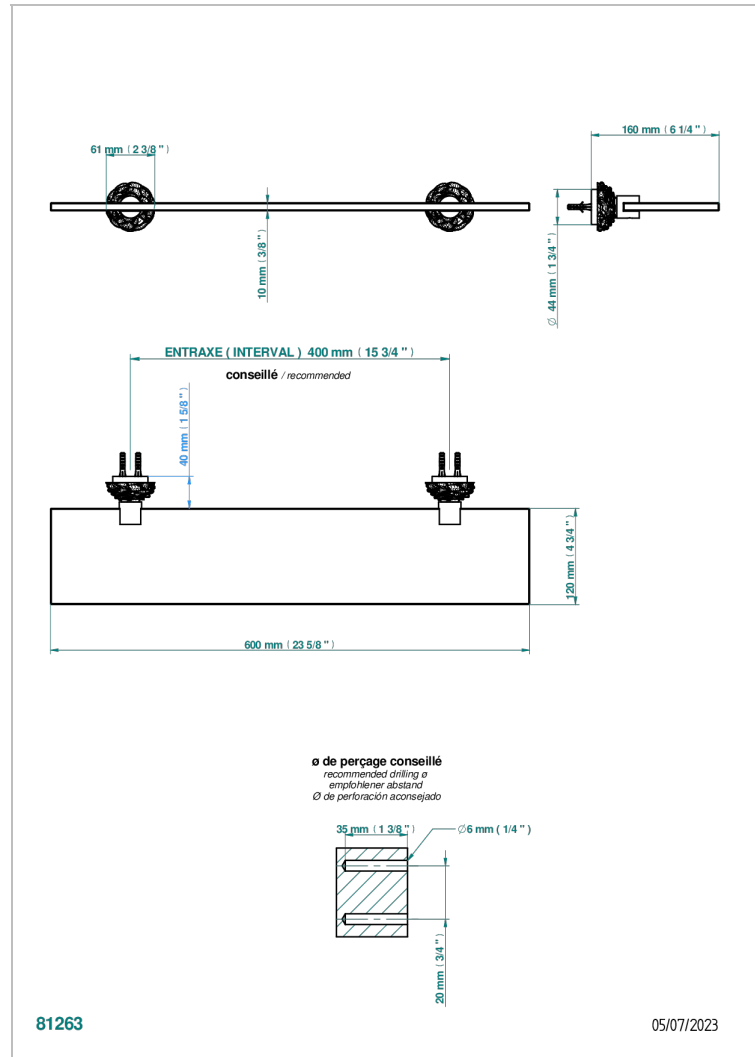

CAMELIA BLACK CRYSTAL

U5K-564

Glass shelf with brackets

CHARACTERISTIC

- Camélia Black crystal
- Glass shelf with brackets

AVAILABLE FINITIONS

Black ceram - D30
Blush PVD - H62
Brass color PVD - H49
Brown bronze color PVD - F33
Chrome polished - A02
Gold color PVD - H52