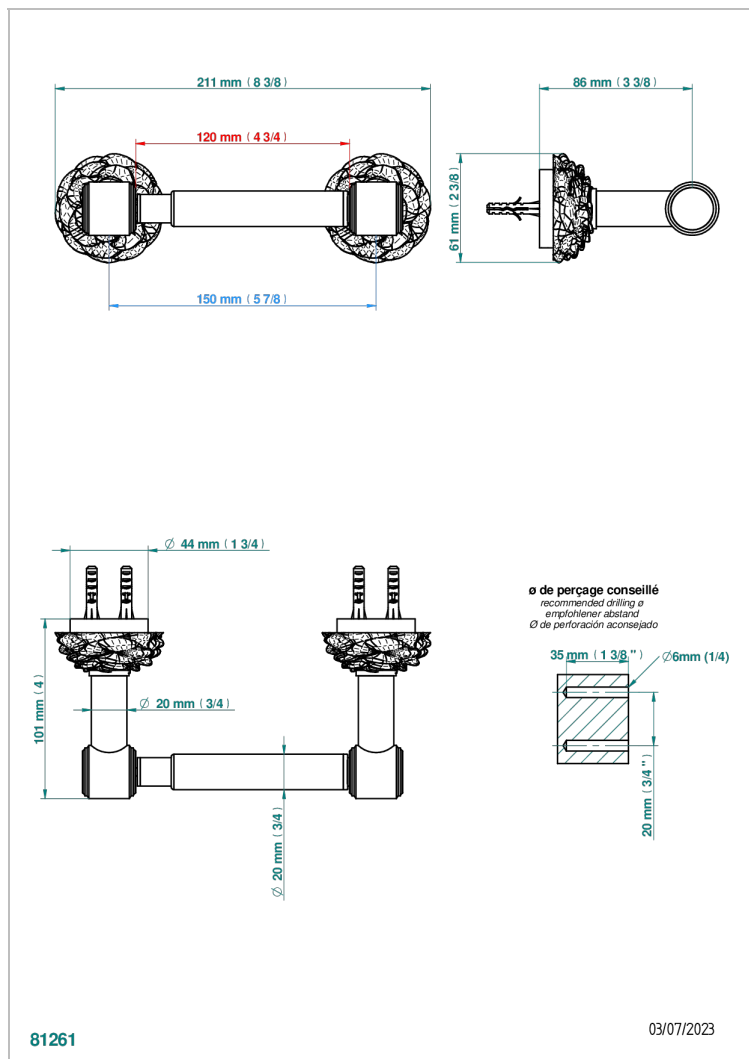

CAMELIA CLEAR CRYSTAL

U5L-543M

Paper roll holder

THG[®]
PARIS

CHARACTERISTIC

- Camélia Clear crystal
- Paper roll holder

AVAILABLE FINITIONS

Black ceram - D30
Blush PVD - H62
Brass color PVD - H49
Brown bronze color PVD - F33
Chrome polished - A02
Gold color PVD - H52

Nickel antique / Sovereign - H28
Nickel color PVD - H55
Nickel polished - B01
Soft matt gold - F31
Umber PVD - H66