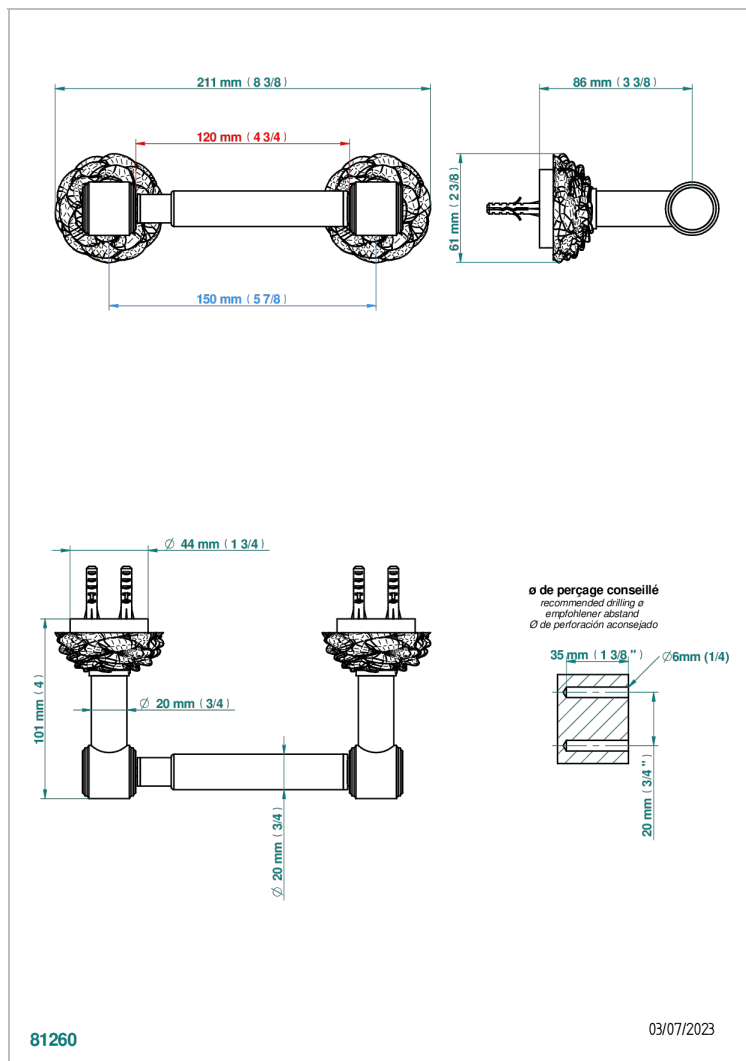

CAMELIA BLACK CRYSTAL

U5K-543M

Paper roll holder

THG
PARIS

CHARACTERISTIC

- Camélia Black crystal
- Paper roll holder

AVAILABLE FINITIONS

Black ceram - D30
Blush PVD - H62
Brass color PVD - H49
Brown bronze color PVD - F33
Chrome polished - A02
Gold color PVD - H52

Nickel antique / Sovereign - H28
Nickel color PVD - H55
Nickel polished - B01
Soft matt gold - F31
Umber PVD - H66