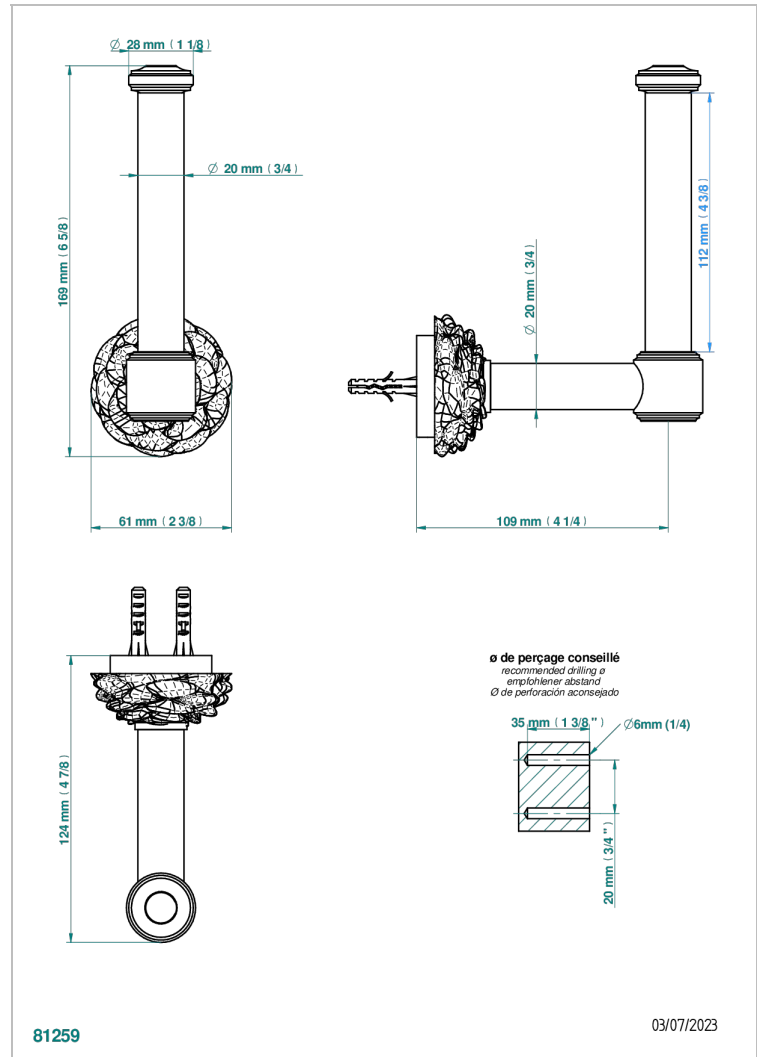

CAMELIA CLEAR CRYSTAL

U5L-542

Reserve toilet paper holder

THG
PARIS

CHARACTERISTIC

- Camélia Clear crystal
- Reserve toilet paper holder

AVAILABLE FINITIONS

Black ceram - D30
Blush PVD - H62
Brass color PVD - H49
Brown bronze color PVD - F33
Chrome polished - A02
Gold color PVD - H52

Nickel antique / Sovereign - H28
Nickel color PVD - H55
Nickel polished - B01
Soft matt gold - F31
Umber PVD - H66