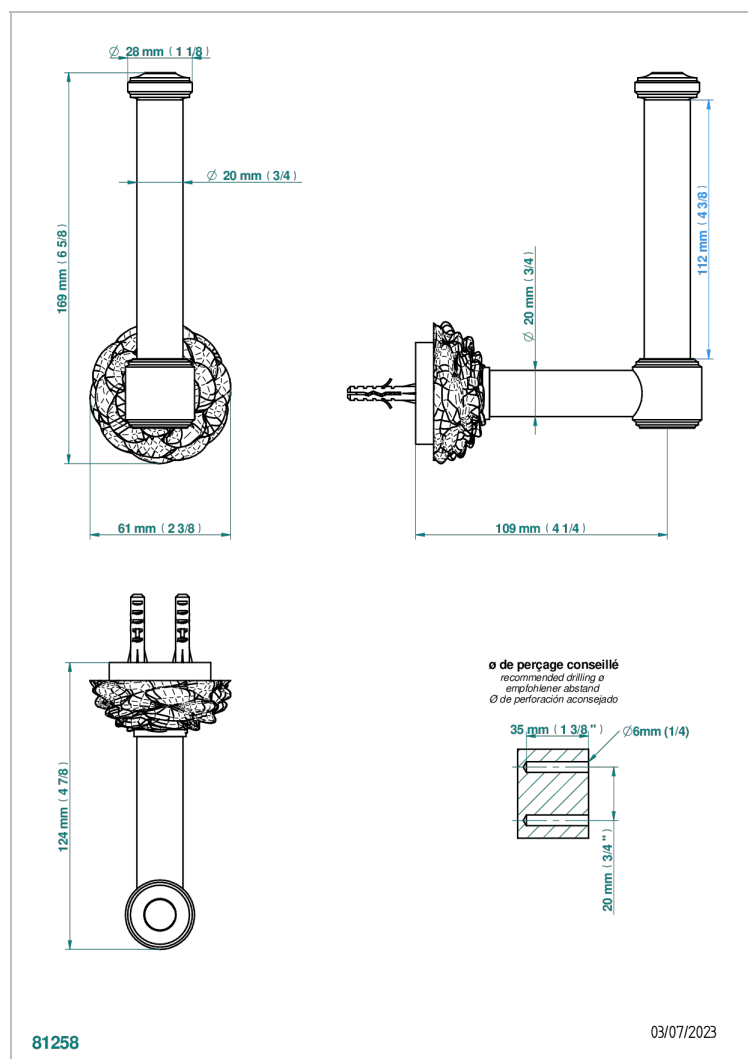

CAMELIA BLACK CRYSTAL

U5K-542

Reserve toilet paper holder

THG
PARIS

81258

03/07/2023

CHARACTERISTIC

- Camélia Black crystal
- Reserve toilet paper holder