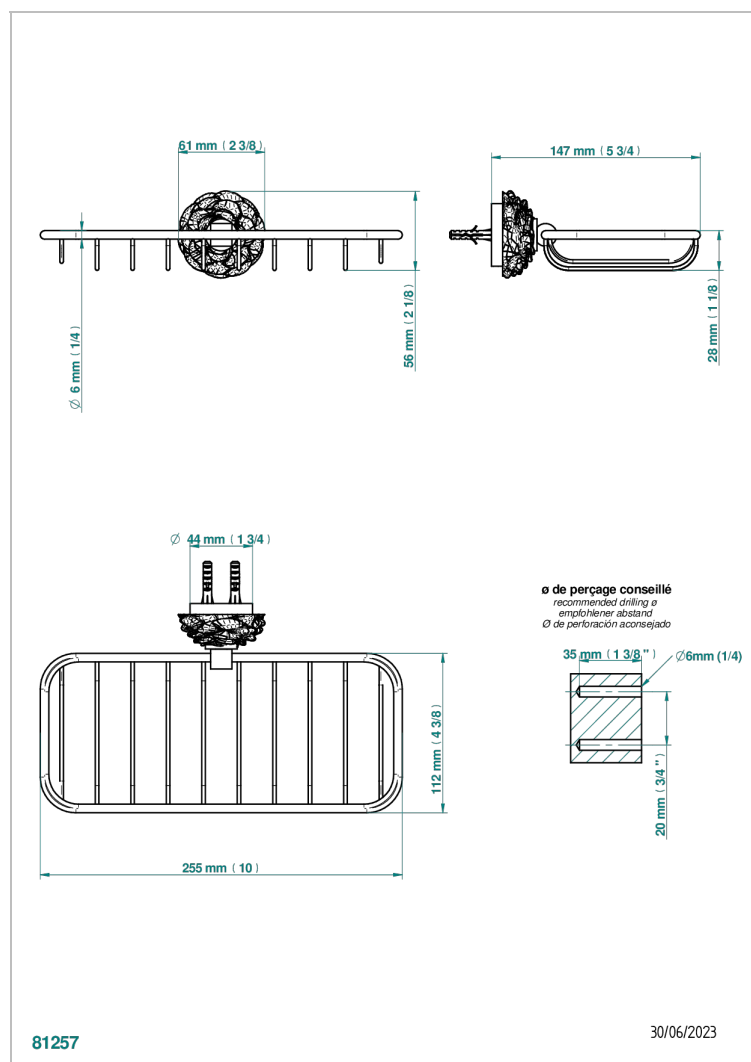

CAMELIA CLEAR CRYSTAL

U5L-620A

Soap basket, wall mounted 10" x 4"3/8

THG[®]
PARIS

CHARACTERISTIC

- Camélia Clear crystal
- Soap basket, wall mounted 10" x 4"3/8

AVAILABLE FINITIONS

Black ceram - D30
Blush PVD - H62
Brass color PVD - H49
Brown bronze color PVD - F33
Chrome polished - A02
Gold color PVD - H52

Nickel antique / Sovereign - H28
Nickel color PVD - H55
Nickel polished - B01
Soft matt gold - F31
Umber PVD - H66