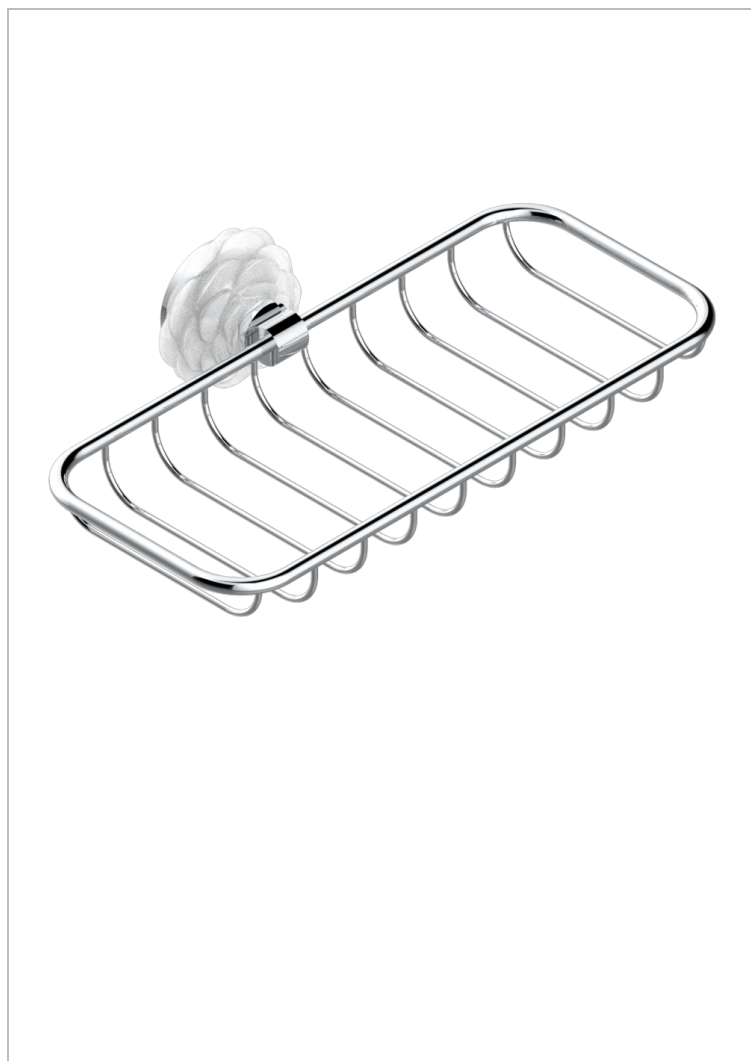

CAMELIA CLEAR CRYSTAL

U5L-620A

Soap basket, wall mounted 10" x 4"3/8

THG[®]
PARIS

CHARACTERISTIC

- Camélia Clear crystal
- Soap basket, wall mounted 10" x 4"3/8

AVAILABLE FINITIONS

Black ceram - D30
Blush PVD - H62
Brass color PVD - H49
Brown bronze color PVD - F33
Chrome polished - A02
Gold color PVD - H52

Gold mat - F07
Gold polished - F01
Graphite PVD - H64
Matt Umber PVD - H67
Matt blush PVD - H60
Matt brass color PVD - H50

Matt brown bronze color PVD - F34
Matt chrome (American satin) - C02
Matt gold color PVD - H53
Matt graphite PVD - H65
Matt nickel (American satin) - C01
Matt nickel color PVD - H56

Nickel antique / Sovereign - H28
Nickel color PVD - H55
Nickel polished - B01
Soft matt gold - F31
Umber PVD - H66