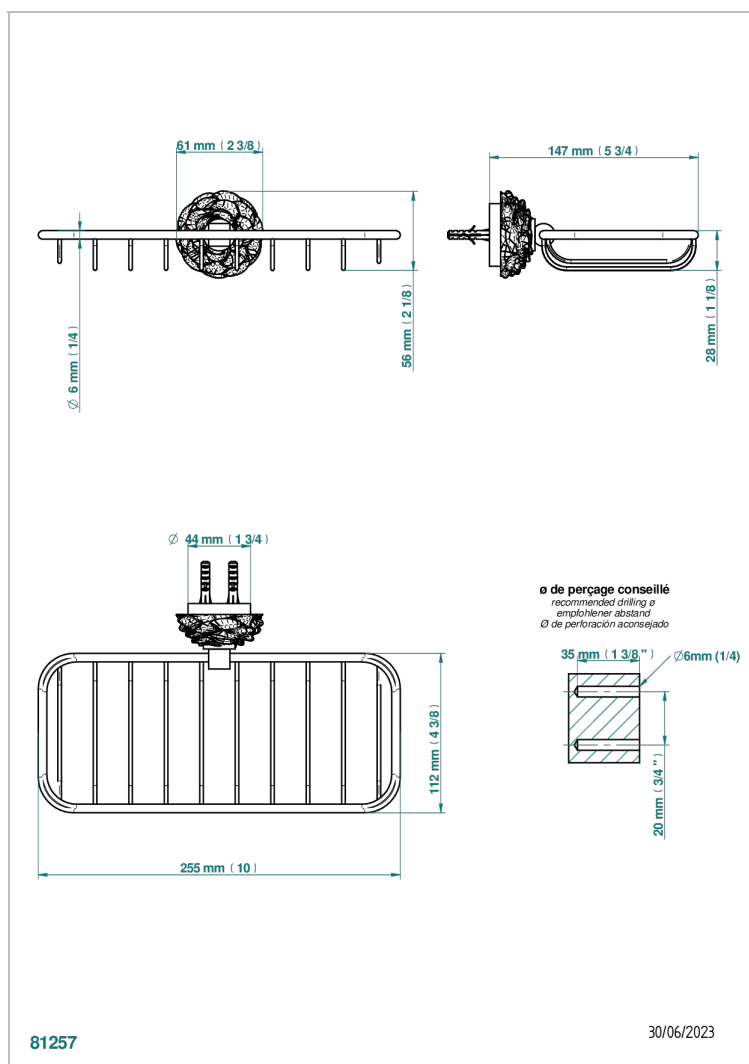

# CAMELIA CLEAR CRYSTAL

U5L-620A

Net soap dish

THG<sup>®</sup>  
PARIS

## CHARACTERISTIC

- Camélia Clear crystal
- Net soap dish

## AVAILABLE FINITIONS

Antique nickel - H28  
Black ceram - D30  
Blush PVD - H62  
Brass color PVD - H49  
Brown bronze color PVD - F33  
Gold color PVD - H52

Graphite PVD - H64  
Matt Umber PVD - H67  
Matt blush PVD - H60  
Matt brass color PVD - H50  
Matt brown bronze color PVD - F34  
Matt chrome - C02