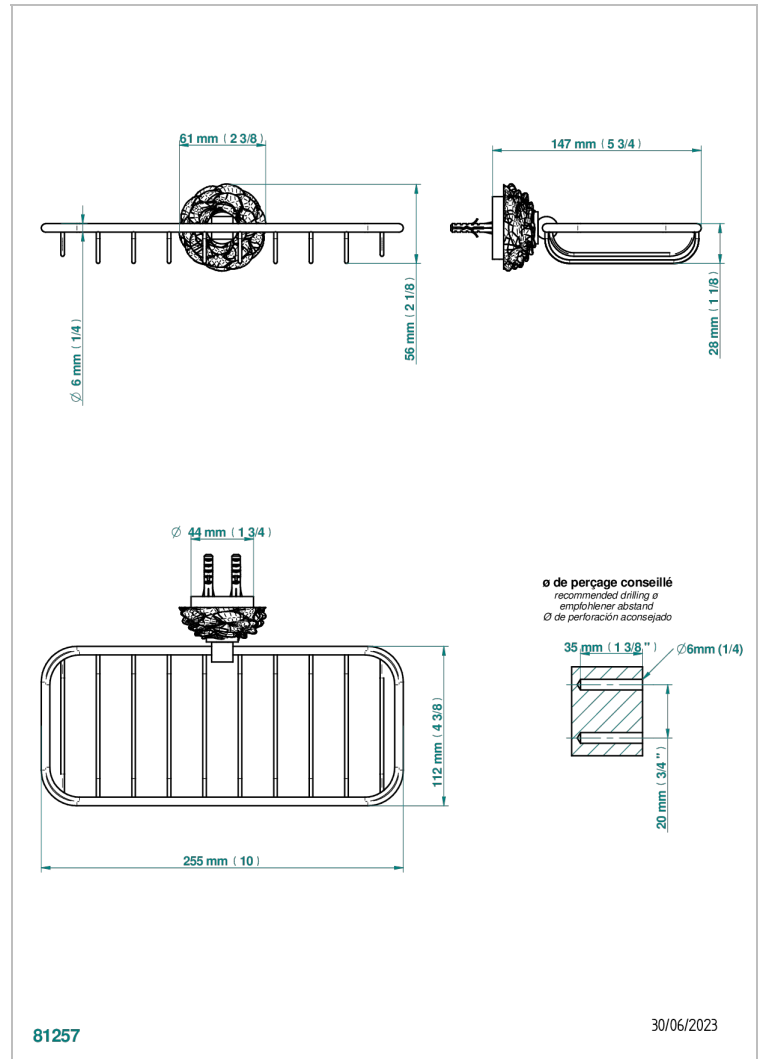

CAMELIA CLEAR CRYSTAL

U5L-620A

Net soap dish

THG[®]
PARIS

CHARACTERISTIC

- Camélia Clear crystal
- Net soap dish

AVAILABLE FINITIONS

Antique nickel - H28
Black ceram - D30
Blush PVD - H62
Brass color PVD - H49
Brown bronze color PVD - F33
Gold color PVD - H52