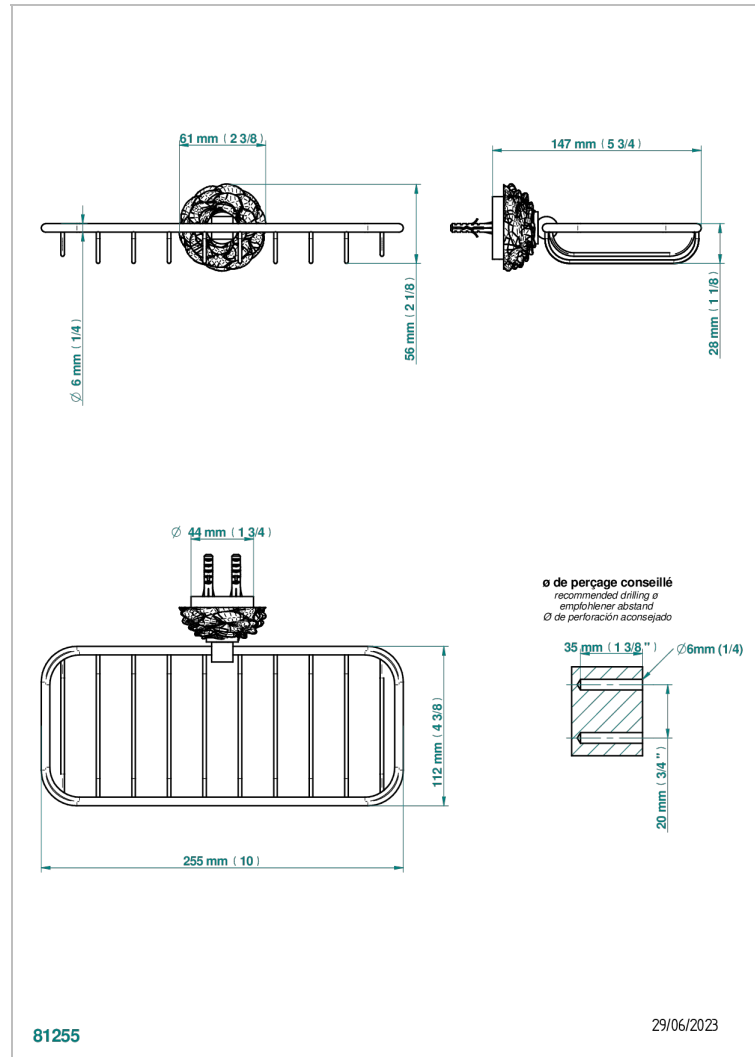

# CAMELIA BLACK CRYSTAL

U5K-620A

Soap basket, wall mounted 10" x 4"3/8

THG<sup>®</sup>  
PARIS

## CHARACTERISTIC

- Camélia Black crystal
- Soap basket, wall mounted 10" x 4"3/8