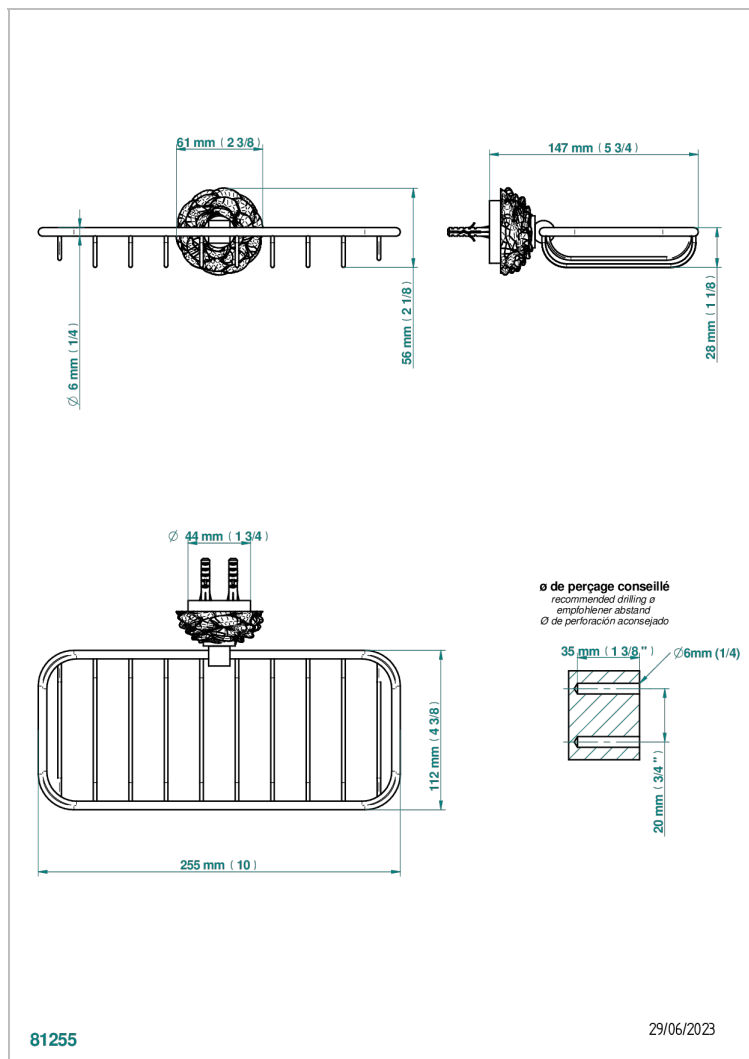

CAMELIA BLACK CRYSTAL

U5K-620A

Net soap dish

THG[®]
PARIS

CHARACTERISTIC

- Camélia Black crystal
- Net soap dish

AVAILABLE FINITIONS

Antique nickel - H28
Black ceram - D30
Blush PVD - H62
Brass color PVD - H49
Brown bronze color PVD - F33
Gold color PVD - H52