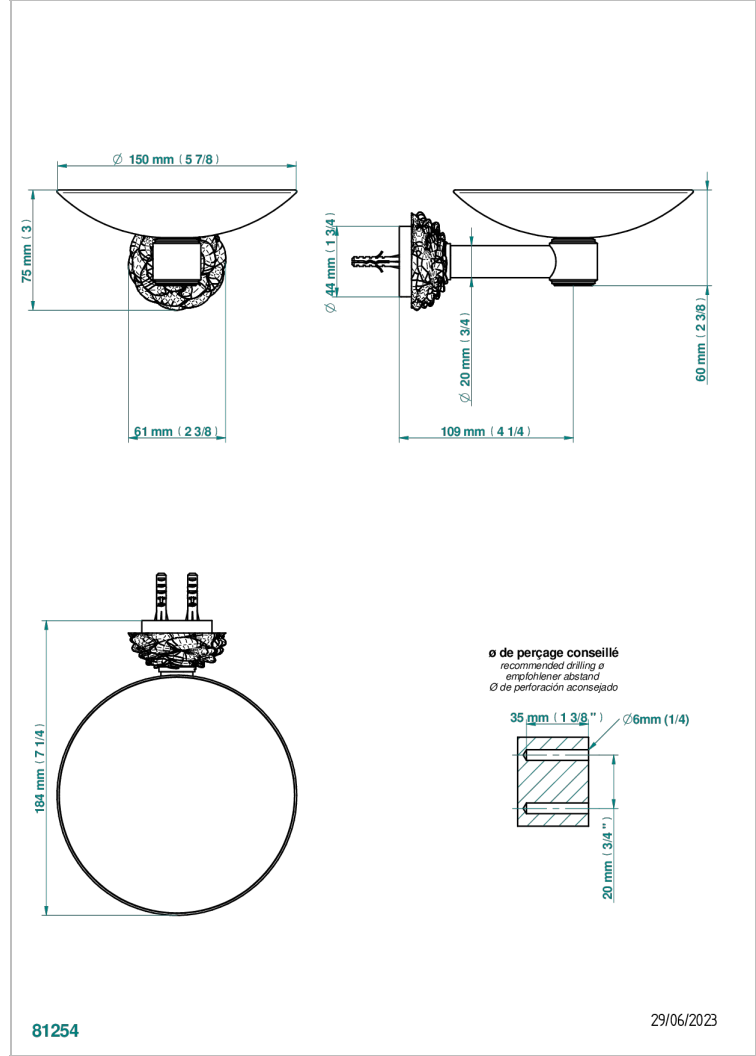

# CAMELIA CLEAR CRYSTAL

U5L-546GM

Soap dish, wall mounted, 6" diameter

THG<sup>®</sup>  
PARIS

81254

29/06/2023

## CHARACTERISTIC

- Camélia Clear crystal
- Soap dish, wall mounted, 6" diameter