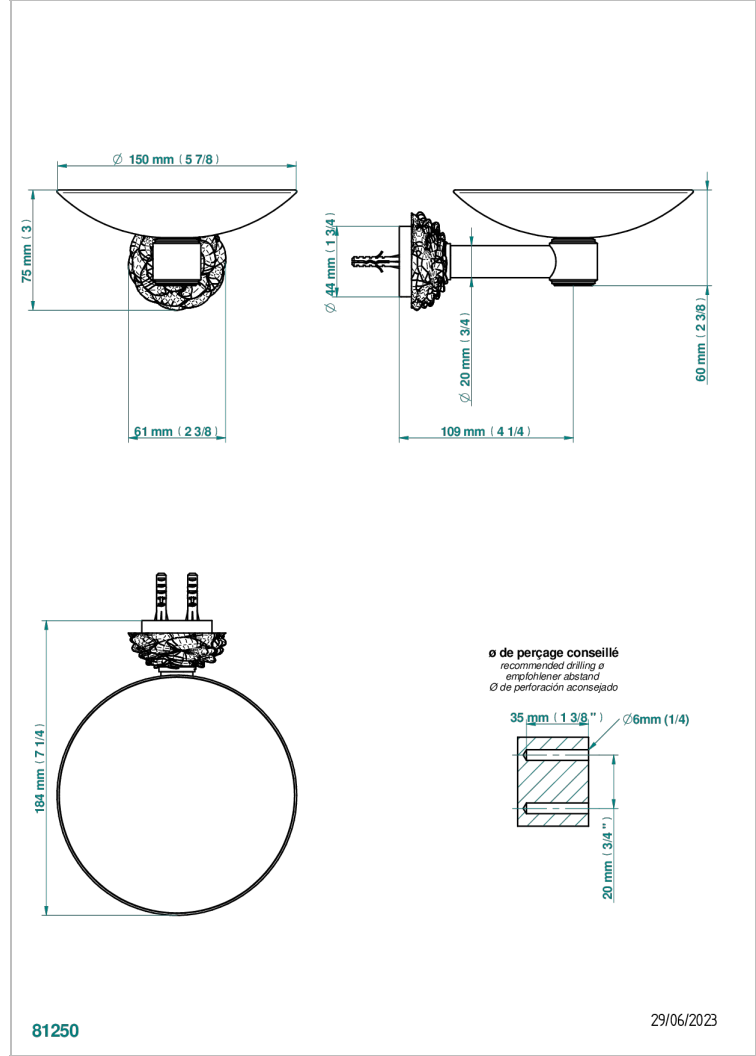

CAMELIA BLACK CRYSTAL

U5K-546GM

Soap dish, wall mounted, 6" diameter

THG[®]
PARIS

CHARACTERISTIC

- Camélia Black crystal
- Soap dish, wall mounted, 6" diameter

AVAILABLE FINITIONS

Black ceram - D30
Blush PVD - H62
Brass color PVD - H49
Brown bronze color PVD - F33
Chrome polished - A02
Gold color PVD - H52

Nickel antique / Sovereign - H28
Nickel color PVD - H55
Nickel polished - B01
Soft matt gold - F31
Umber PVD - H66