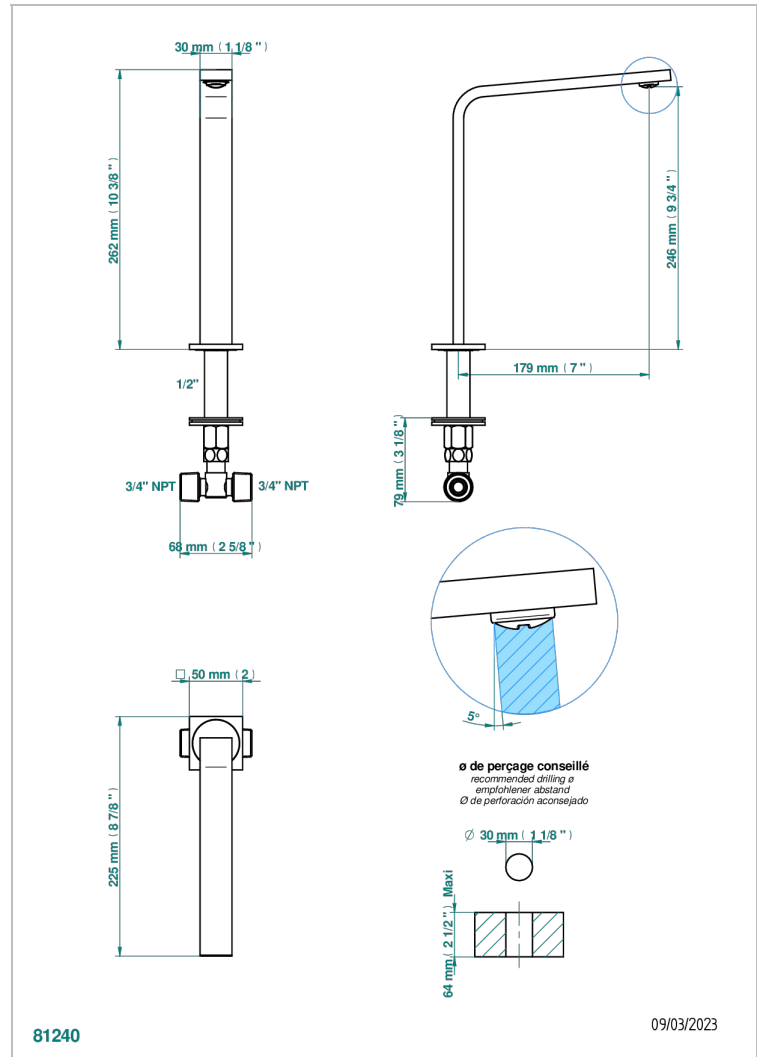

SOHO 2023

G7K-29

Roman tub spout

THG[®]
PARIS

CHARACTERISTIC

- Soho 2023
- Roman tub spout

AVAILABLE FINITIONS

Blush PVD - H62
Brass color PVD - H49
Brown bronze color PVD - F33
Chrome polished - A02
Gold color PVD - H52
Gold mat - F07