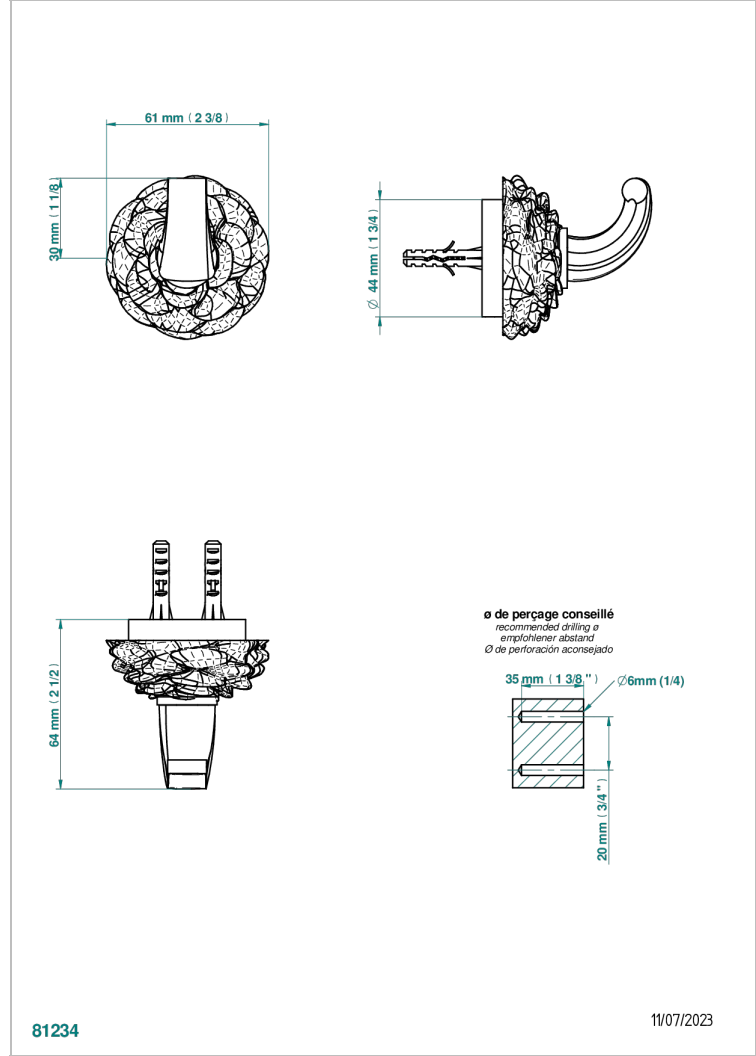

CAMELIA CLEAR CRYSTAL

U5L-508

Robe hook single small

THG[®]
PARIS

CHARACTERISTIC

- Camélia Clear crystal
- Robe hook single small

AVAILABLE FINITIONS

Black ceram - D30
Blush PVD - H62
Brass color PVD - H49
Brown bronze color PVD - F33
Chrome polished - A02
Gold color PVD - H52

Nickel antique / Sovereign - H28
Nickel color PVD - H55
Nickel polished - B01
Soft matt gold - F31
Umber PVD - H66