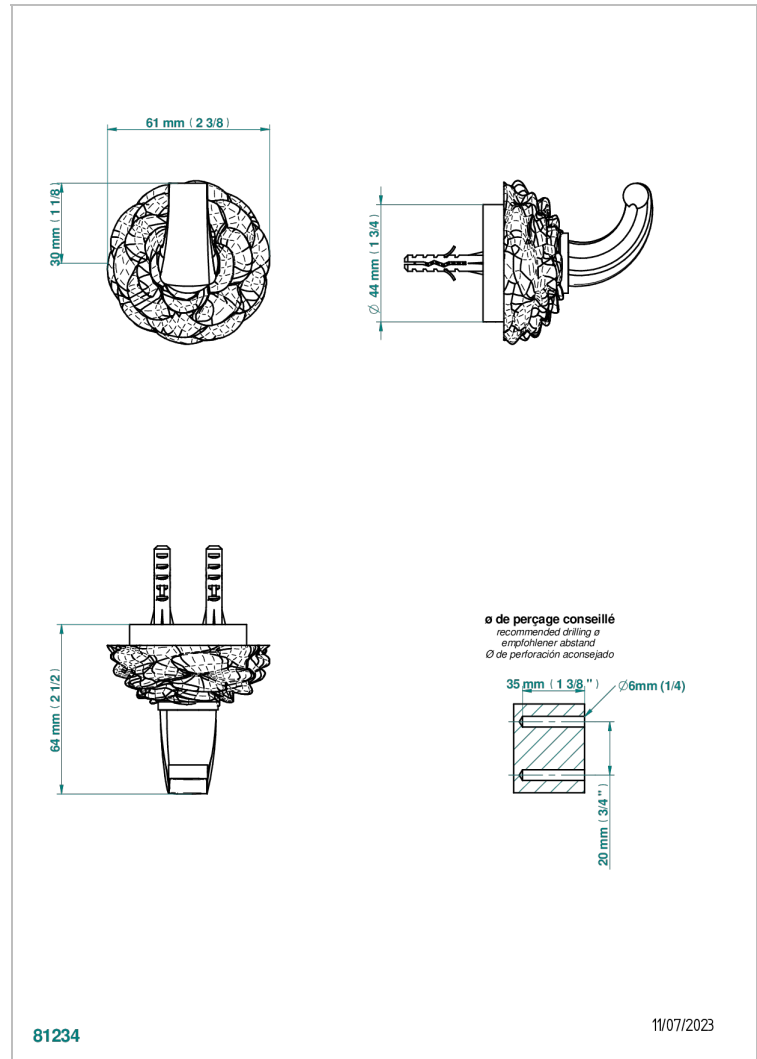

CAMELIA CLEAR CRYSTAL

U5L-508

Single robe hook

THG[®]
PARIS

CHARACTERISTIC

- Camélia Clear crystal
- Single robe hook

AVAILABLE FINITIONS

Antique nickel - H28
Black ceram - D30
Blush PVD - H62
Brass color PVD - H49
Brown bronze color PVD - F33
Gold color PVD - H52