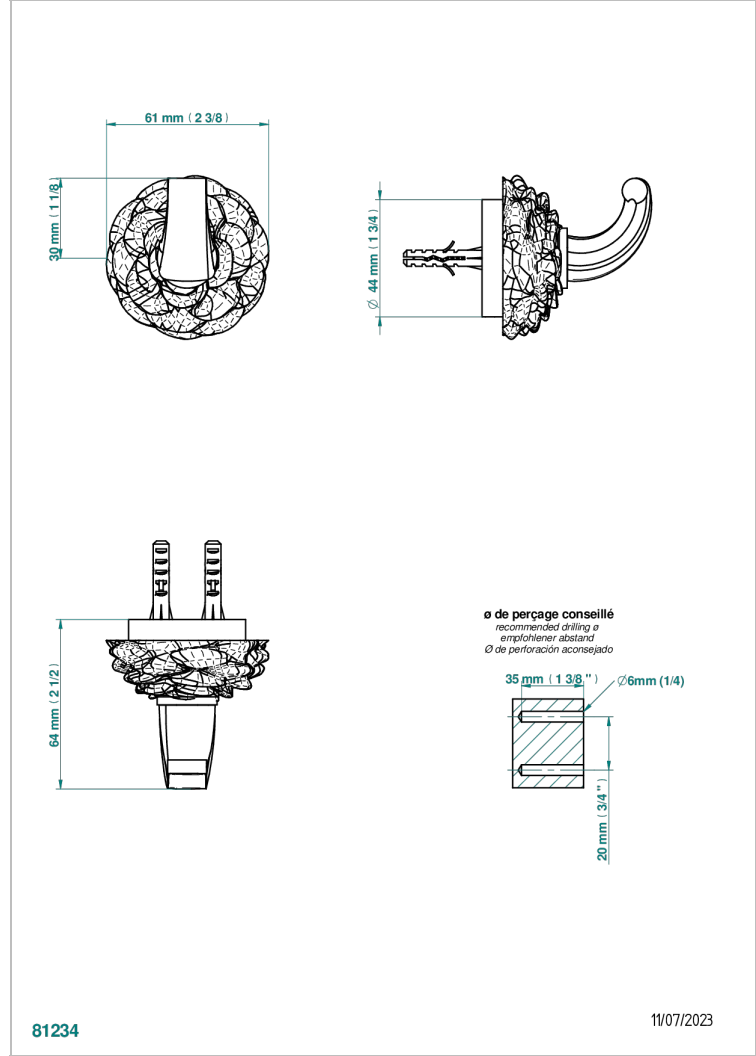

# CAMELIA CLEAR CRYSTAL

U5L-508

Single robe hook

THG<sup>®</sup>  
PARIS

## CHARACTERISTIC

- Camélia Clear crystal
- Single robe hook

## AVAILABLE FINITIONS

Antique nickel - H28  
Black ceram - D30  
Blush PVD - H62  
Brass color PVD - H49  
Brown bronze color PVD - F33  
Gold color PVD - H52

Graphite PVD - H64  
Matt Umber PVD - H67  
Matt blush PVD - H60  
Matt brass color PVD - H50  
Matt brown bronze color PVD - F34  
Matt chrome - C02