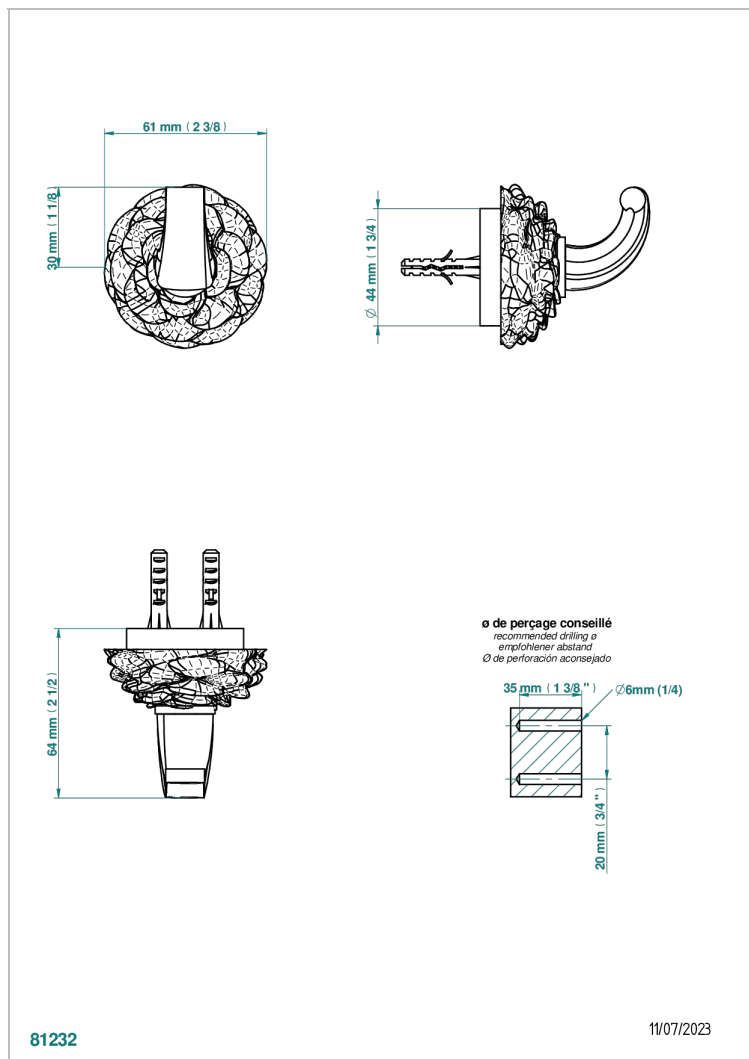

CAMELIA BLACK CRYSTAL

U5K-508

Robe hook single small

THG[®]
PARIS

CHARACTERISTIC

- Camélia Black crystal
- Robe hook single small

AVAILABLE FINITIONS

Black ceram - D30
Blush PVD - H62
Brass color PVD - H49
Brown bronze color PVD - F33
Chrome polished - A02
Gold color PVD - H52

Nickel antique / Sovereign - H28
Nickel color PVD - H55
Nickel polished - B01
Soft matt gold - F31
Umber PVD - H66