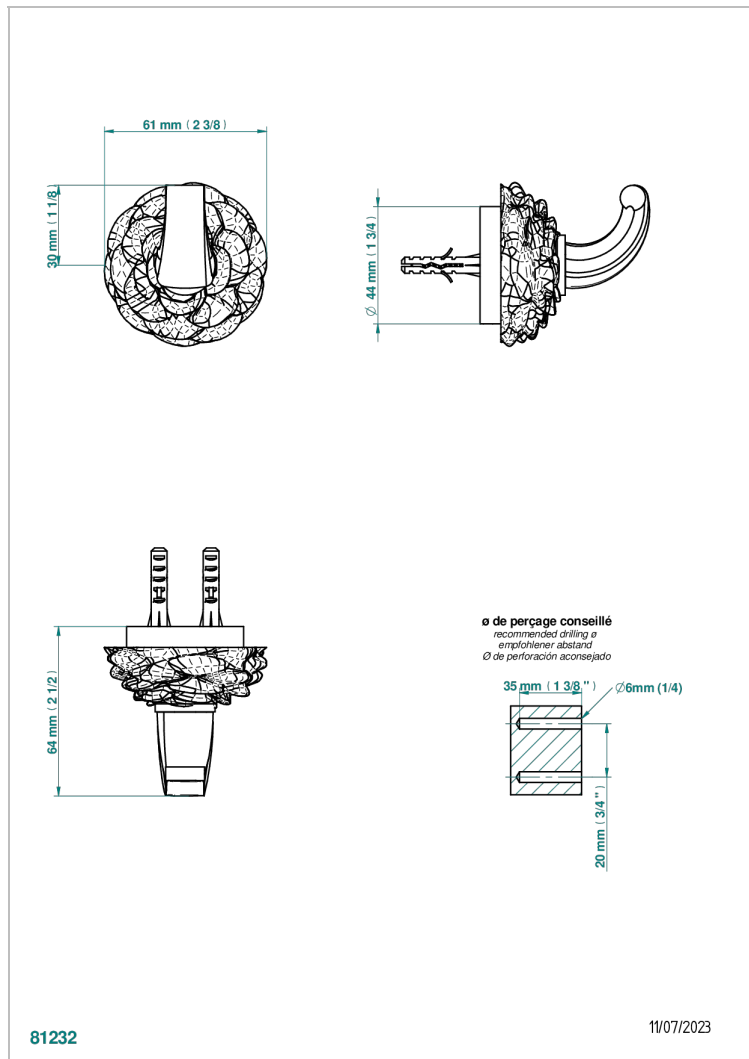

CAMELIA BLACK CRYSTAL

U5K-508

Single robe hook

THG[®]
PARIS

CHARACTERISTIC

- Camélia Black crystal
- Single robe hook

AVAILABLE FINITIONS

Antique nickel - H28
Black ceram - D30
Blush PVD - H62
Brass color PVD - H49
Brown bronze color PVD - F33
Gold color PVD - H52