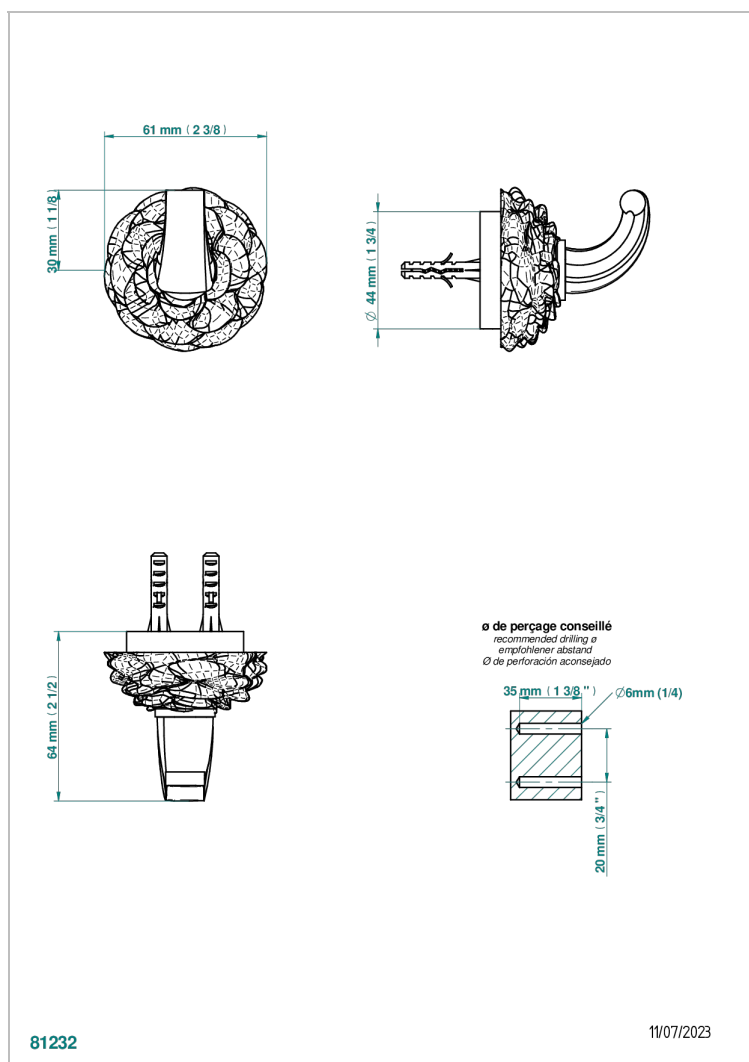

CAMELIA BLACK CRYSTAL

U5K-508

Single robe hook

THG[®]
PARIS

CHARACTERISTIC

- Camélia Black crystal
- Single robe hook

AVAILABLE FINITIONS

Antique nickel - H28
Black ceram - D30
Blush PVD - H62
Brass color PVD - H49
Brown bronze color PVD - F33
Gold color PVD - H52