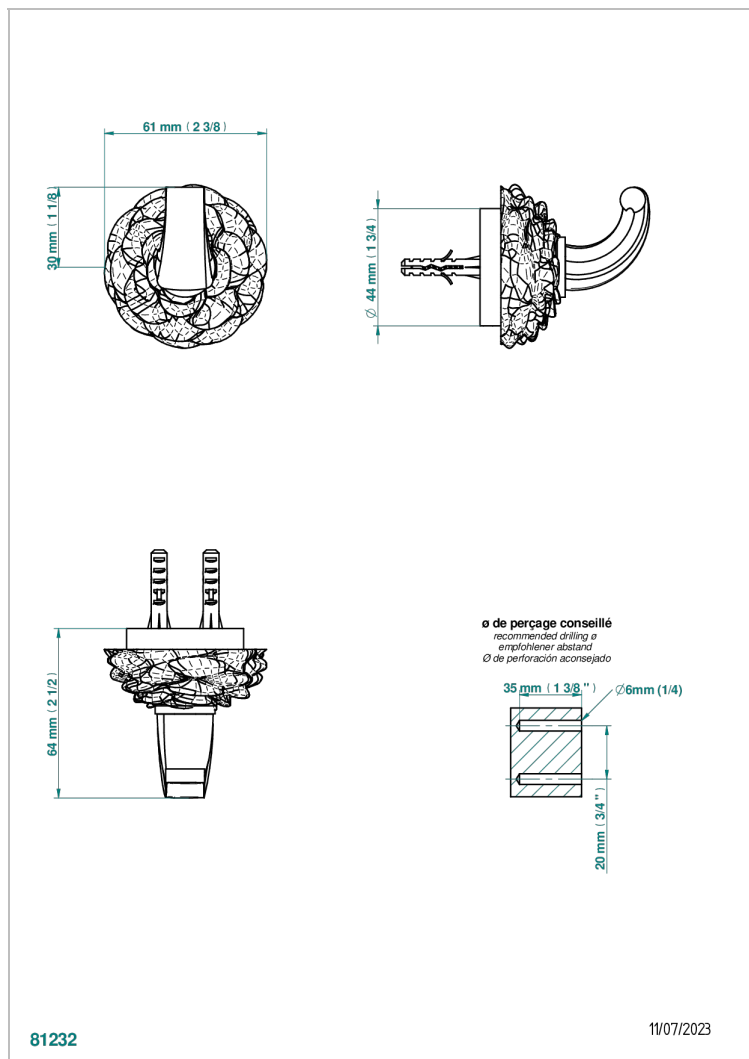

CAMELIA BLACK CRYSTAL

U5K-508

Single robe hook

THG[®]
PARIS

CHARACTERISTIC

- Camélia Black crystal
- Single robe hook

AVAILABLE FINITIONS

Antique nickel - H28
Black ceram - D30
Blush PVD - H62
Brass color PVD - H49
Brown bronze color PVD - F33
Gold color PVD - H52