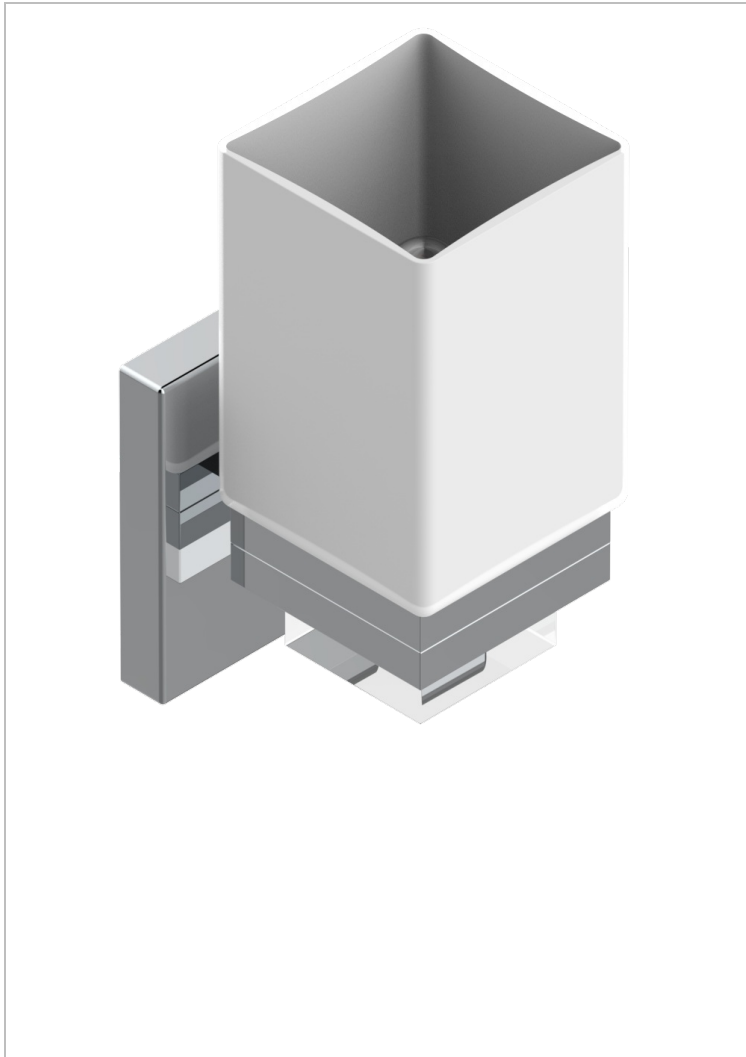

SOHO 2023

G7K-534/S2

Soho, Wall mounted sconce

CHARACTERISTIC

- Soho 2023
- Soho, Wall mounted sconce

AVAILABLE FINITIONS

Blush PVD - H62
Brass color PVD - H49
Brown bronze color PVD - F33
Gold color PVD - H52
Graphite PVD - H64
Matt Umber PVD - H67

Matt blush PVD - H60
Matt brass color PVD - H50
Matt brown bronze color PVD - F34
Matt chrome - C02
Matt gold - F07
Matt gold color PVD - H53

Matt graphite PVD - H65
Matt nickel (color finish) - C01
Matt nickel color PVD - H56
Nickel color PVD - H55
Polished chrome (color finish) - A02
Polished gold (color finish) - F01