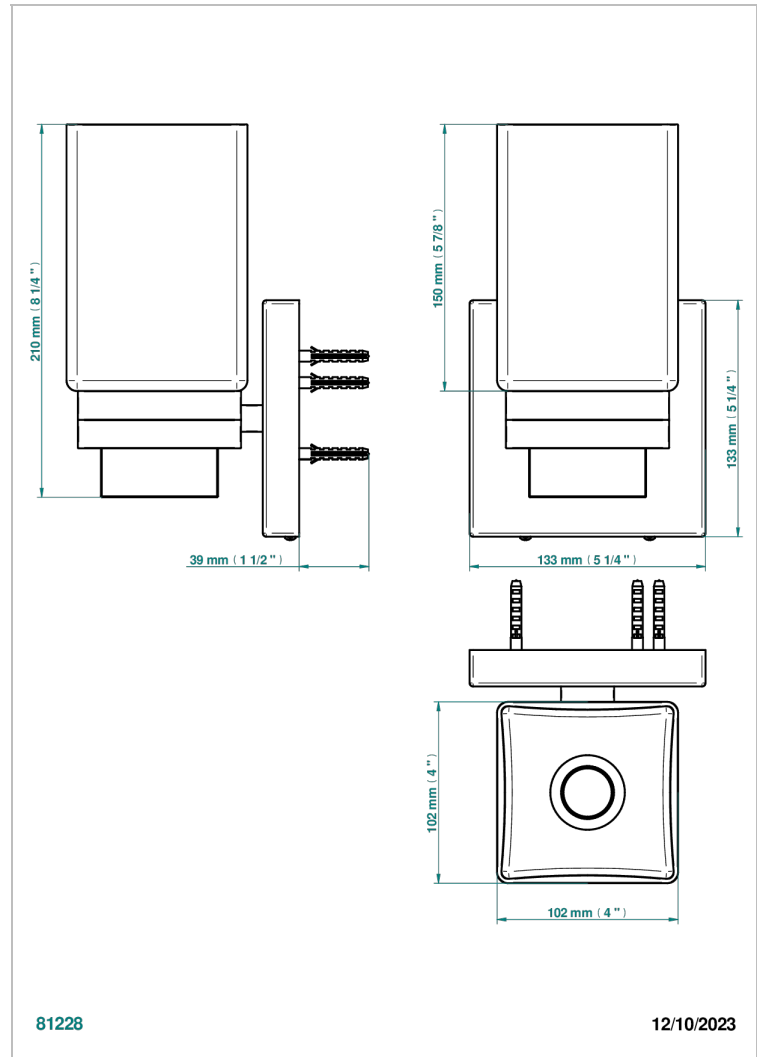

SOHO 2023

G7K-534/S2

Soho, Wall mounted sconce

CHARACTERISTIC

- Soho 2023
- Soho, Wall mounted sconce

AVAILABLE FINITIONS

Blush PVD - H62
Brass color PVD - H49
Brown bronze color PVD - F33
Gold color PVD - H52
Graphite PVD - H64
Matt Umber PVD - H67