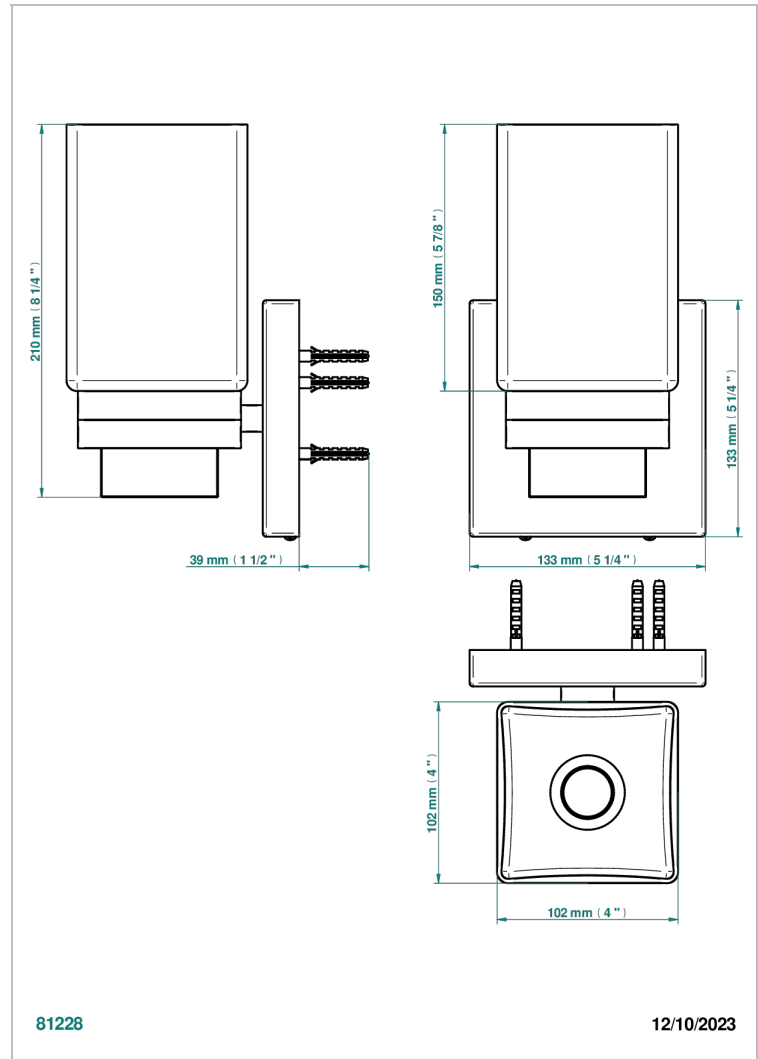

# SOHO 2023

G7K-534/S2

Soho, Wall mounted sconce

THG<sup>®</sup>  
PARIS

## CARACTERÍSTICAS

- Soho 2023
- Soho, Wall mounted sconce