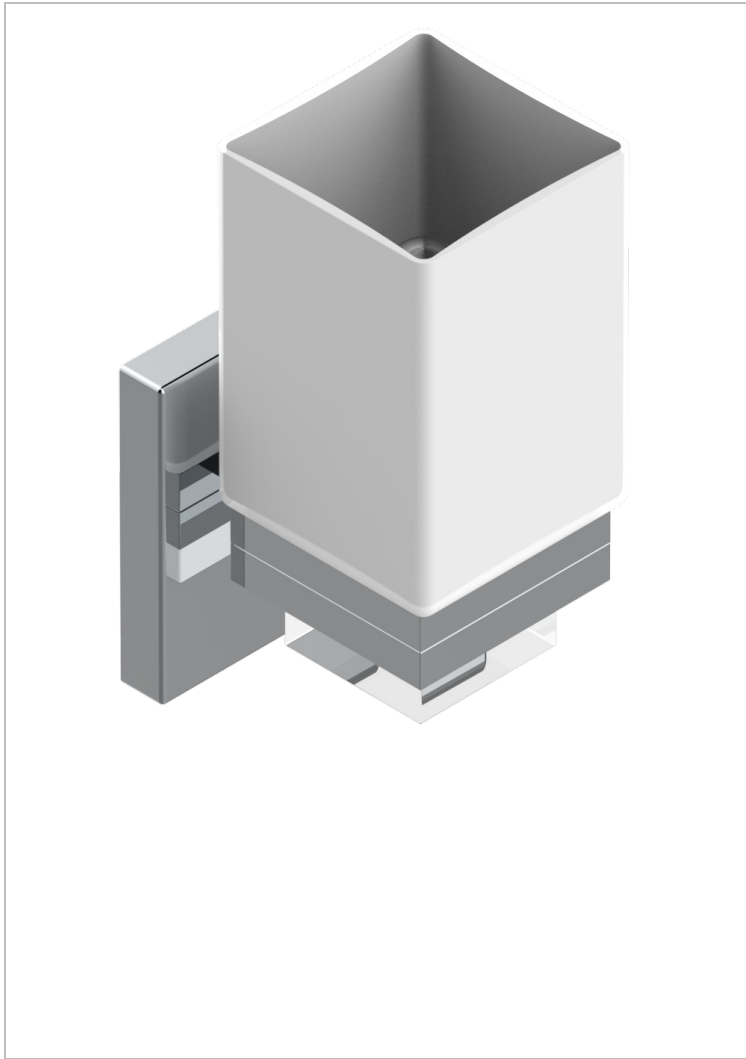

# SOHO 2023

G7K-534/S2

Soho, Wall mounted sconce

THG<sup>®</sup>  
PARIS

## CARACTERÍSTICAS

- Soho 2023
- Soho, Wall mounted sconce