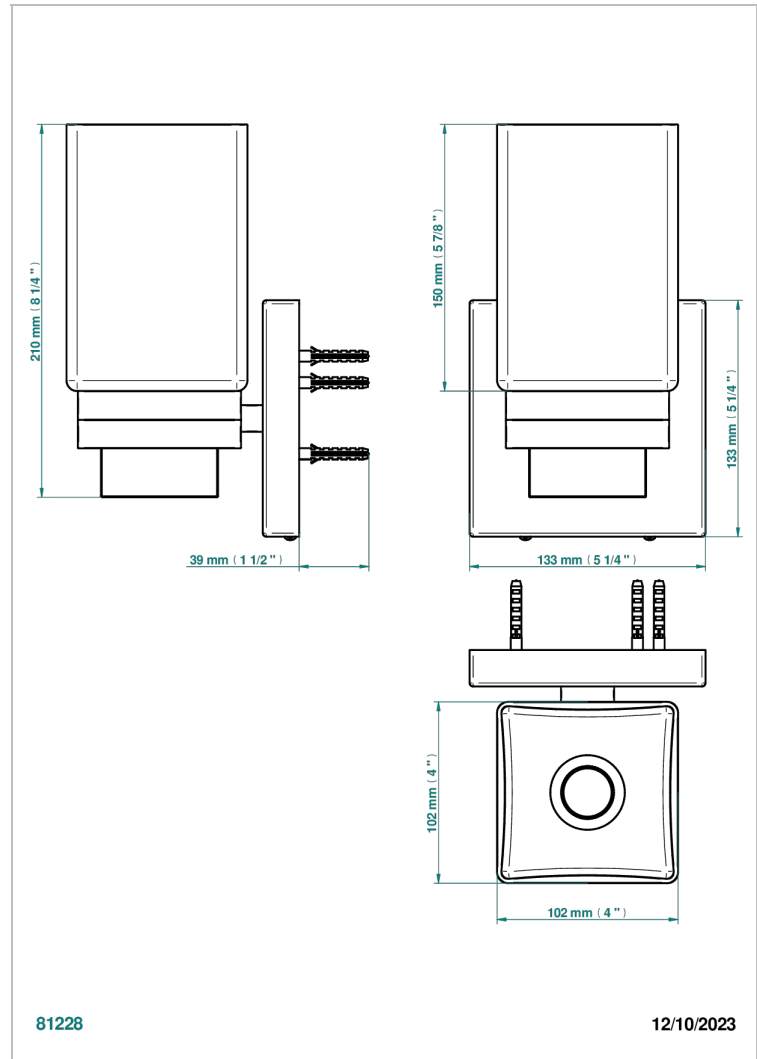

# SOHO 2023

G7K-534/S2

Soho, Wall mounted sconce

## CHARACTERISTIC

- Soho 2023
- Soho, Wall mounted sconce