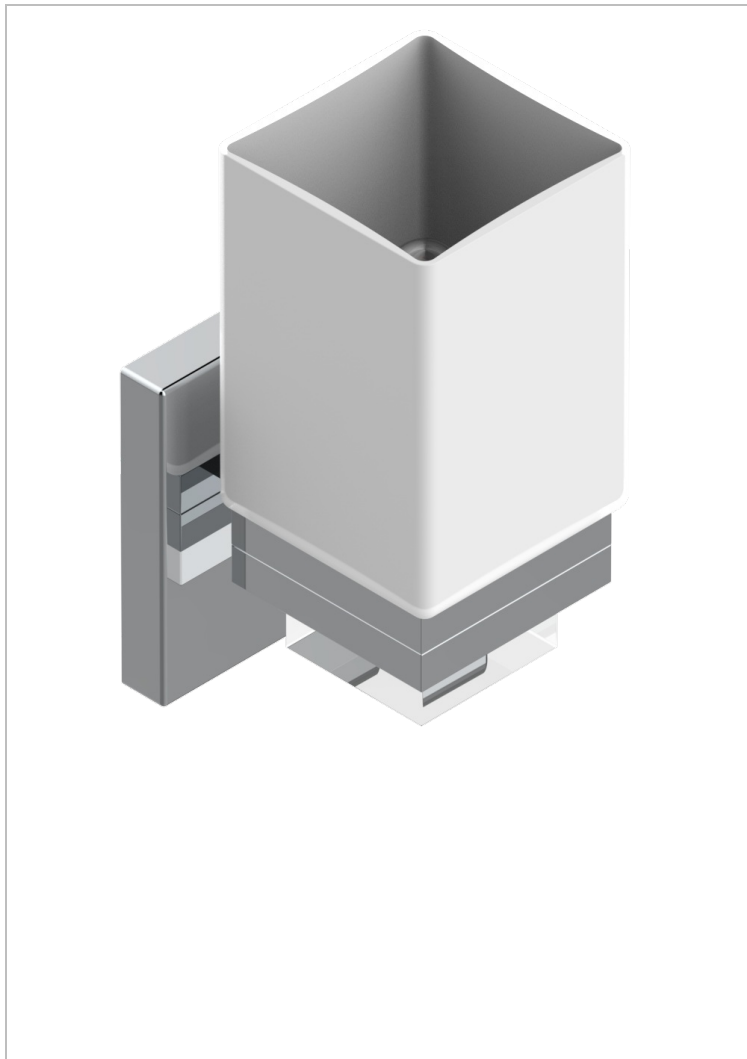

SOHO 2023

G7K-534/S2

Soho, Wall mounted sconce

EIGENSCHAFTEN

- Soho 2023
- Soho, Wall mounted sconce

VERFÜGBARE OBERFLÄCHEN

Blassgold - F30
Blassgold matt unlackiert - F31
Chrom - A02
Chrom matt - C02
Gold - F01
Gold matt - F07

Nickel matt - C01
Pvd blush - H62
Pvd blush matt - H60
Pvd bronze braun - F33
Pvd bronze braun matt - F34
Pvd gold - H52

Pvd gold matt - H53
Pvd graphite - H64
Pvd graphite matt - H65
Pvd messing - H49
Pvd messing matt - H50
Pvd nickel - H55